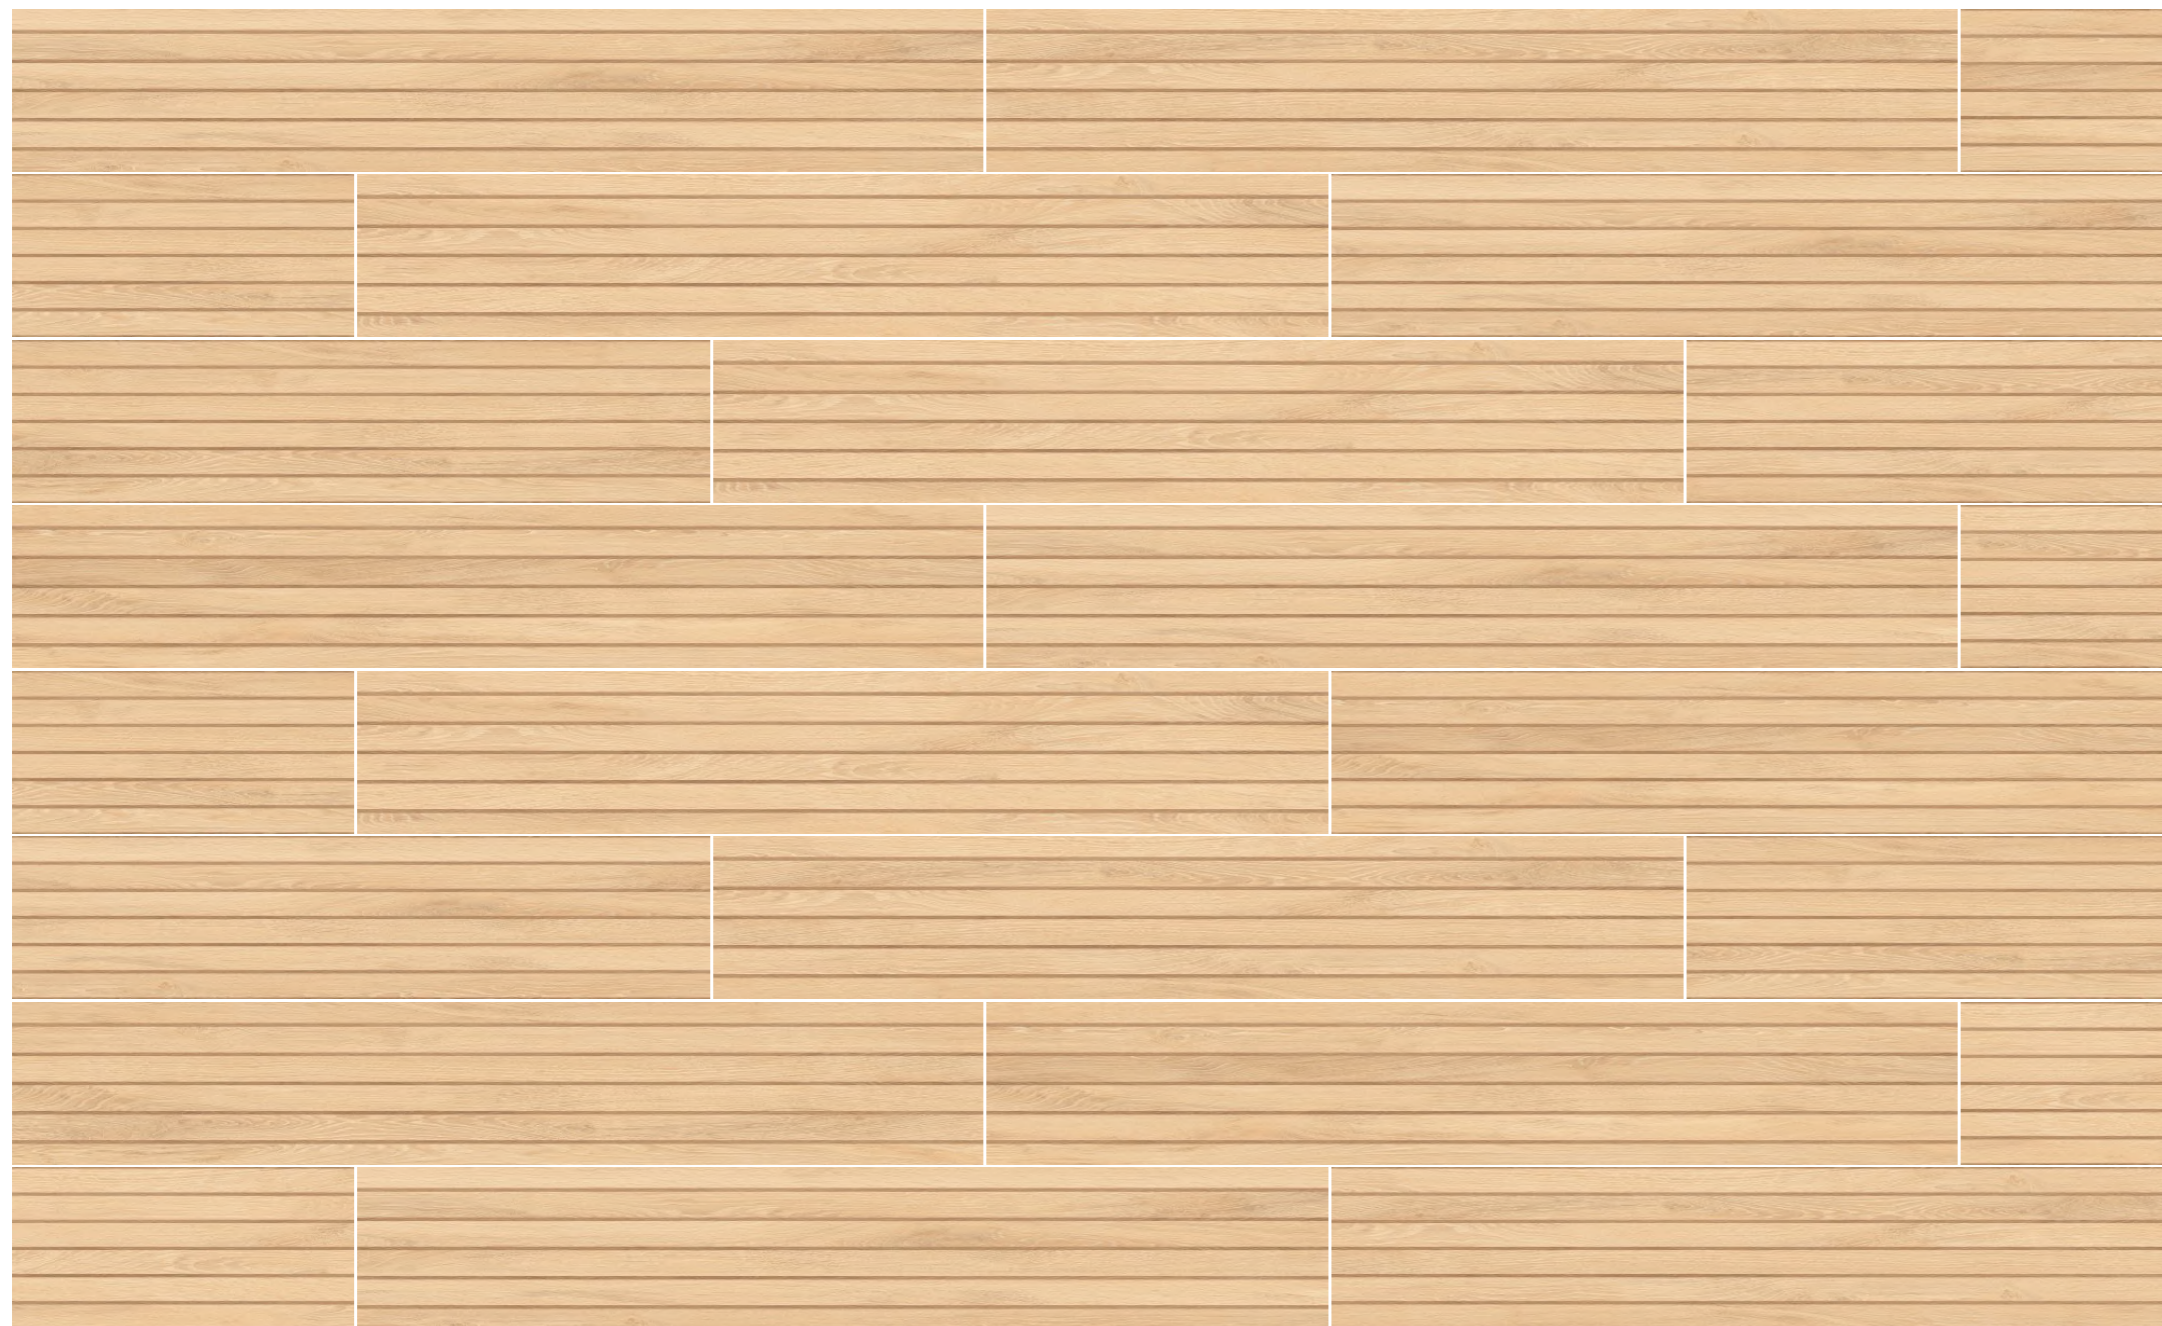

**otawa wood carrot**

**woodtalk**

**20x120cm / Matt Surface / Faces 08**

**otawa decor cedar**

**20x120cm / Matt Surface**

Wood carries with it a history, a story carved into its very being. the rings of a tree whisper of years gone by, of rain-soaked earth, of sun-drenched canopies. this surface captures that essence—not just the look, but the feeling of something natural, something real.