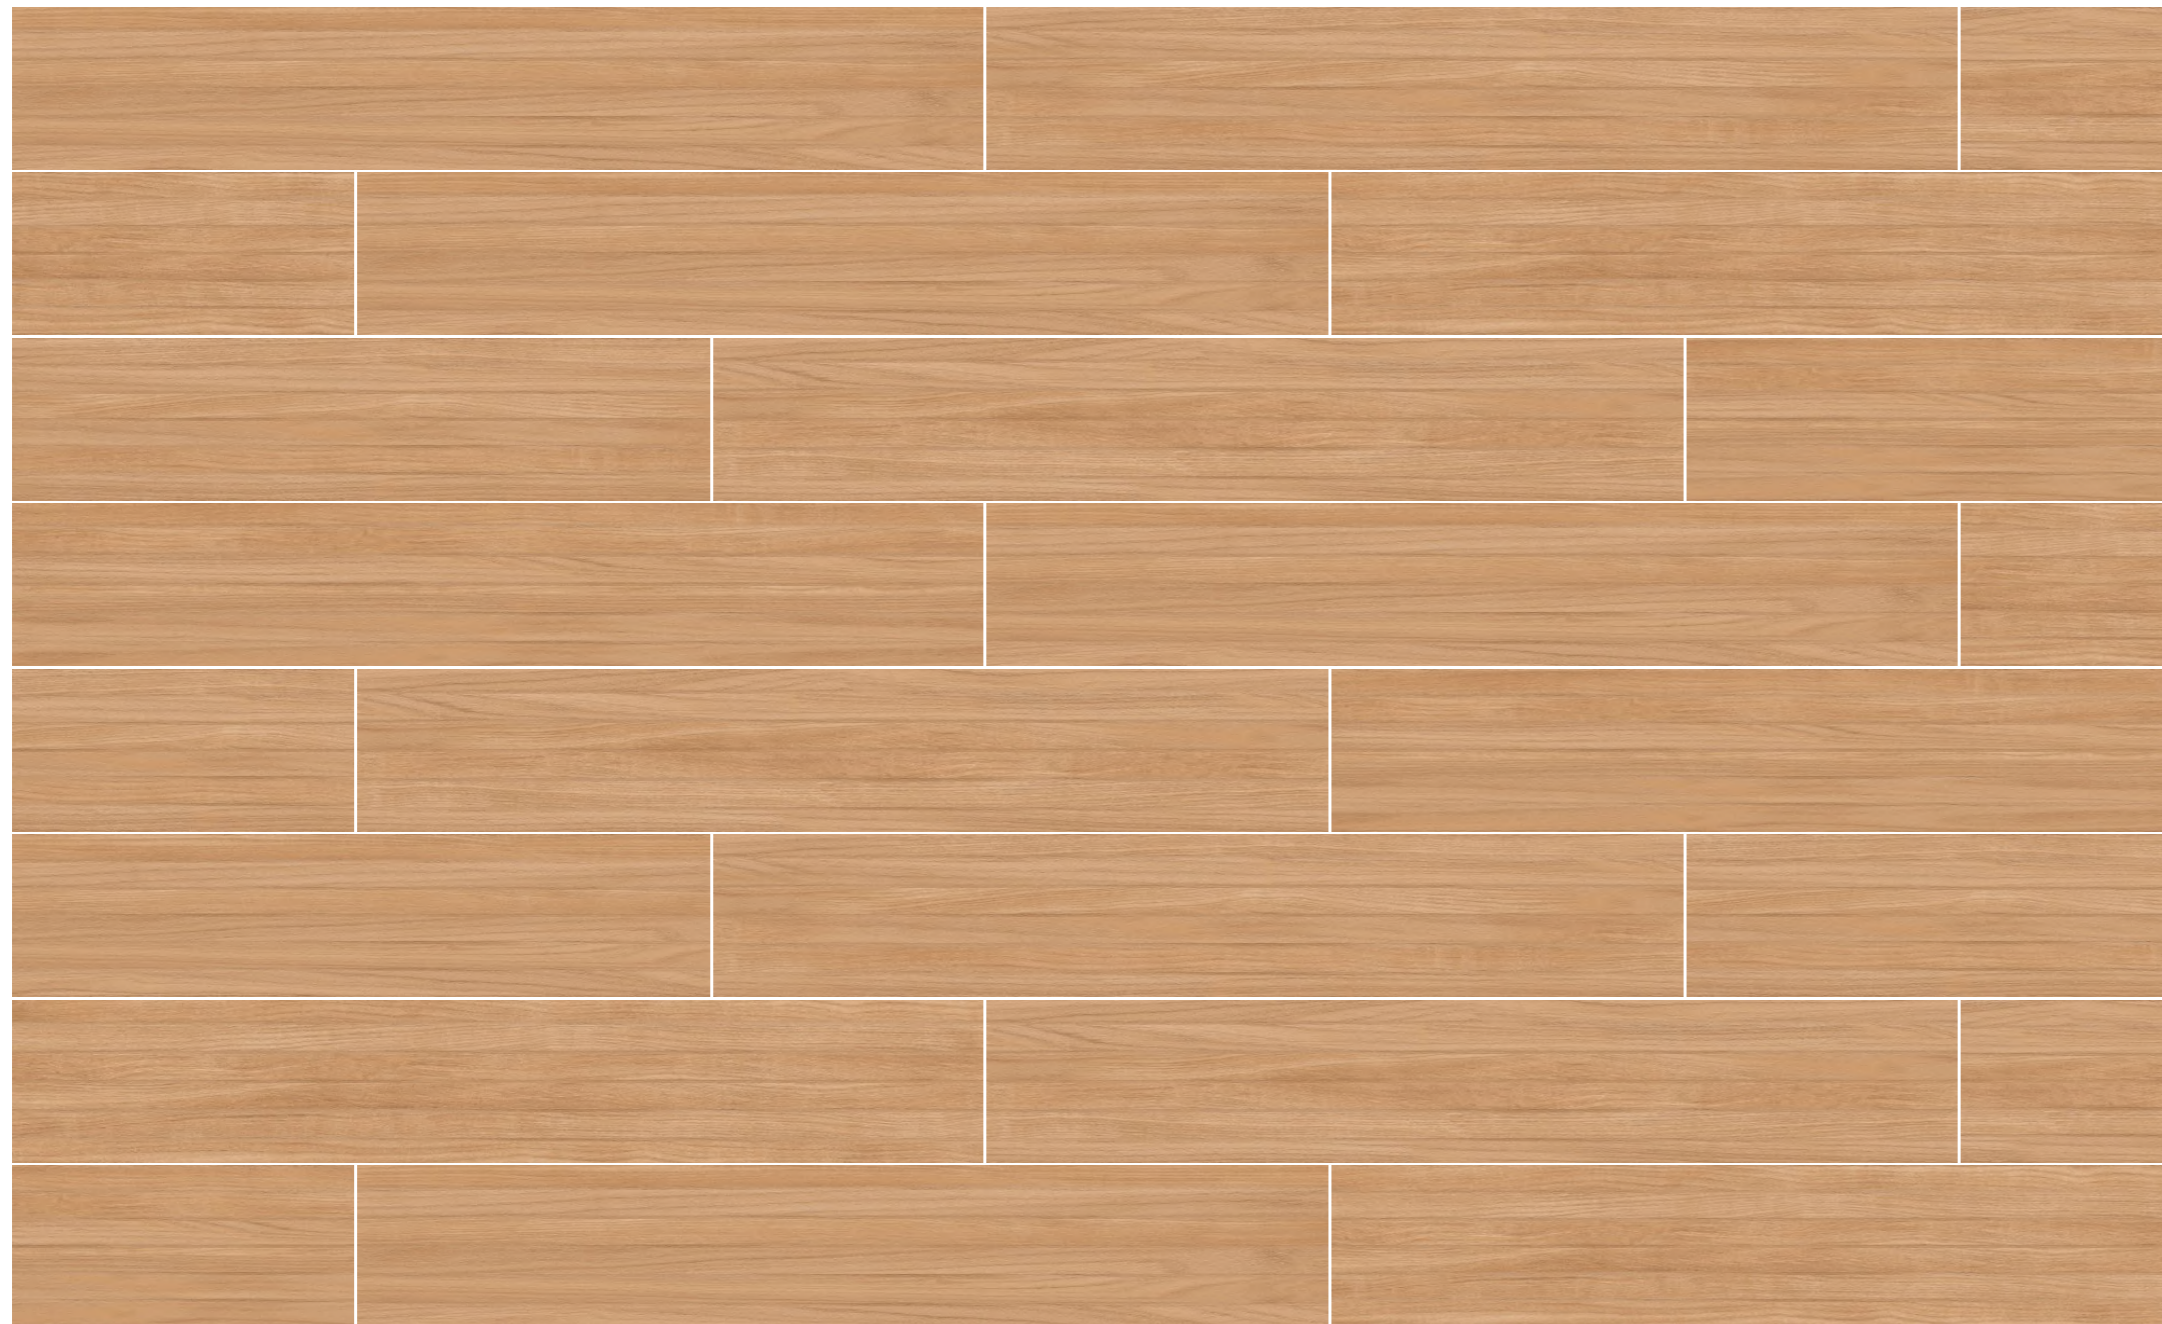

**nobel wood tan**

**woodtalk**

**20x120cm / Matt Surface / Faces 05**

**nord wood beige**

**20x120cm / Matt Surface**

Nature's artistry meets modern craftsmanship in our exquisite wood tiles. Designed to capture the rich character of real timber, these tiles feature intricate wood grain patterns, organic knots, and warm earthy tones—all while offering the durability and resilience of ceramic or porcelain.