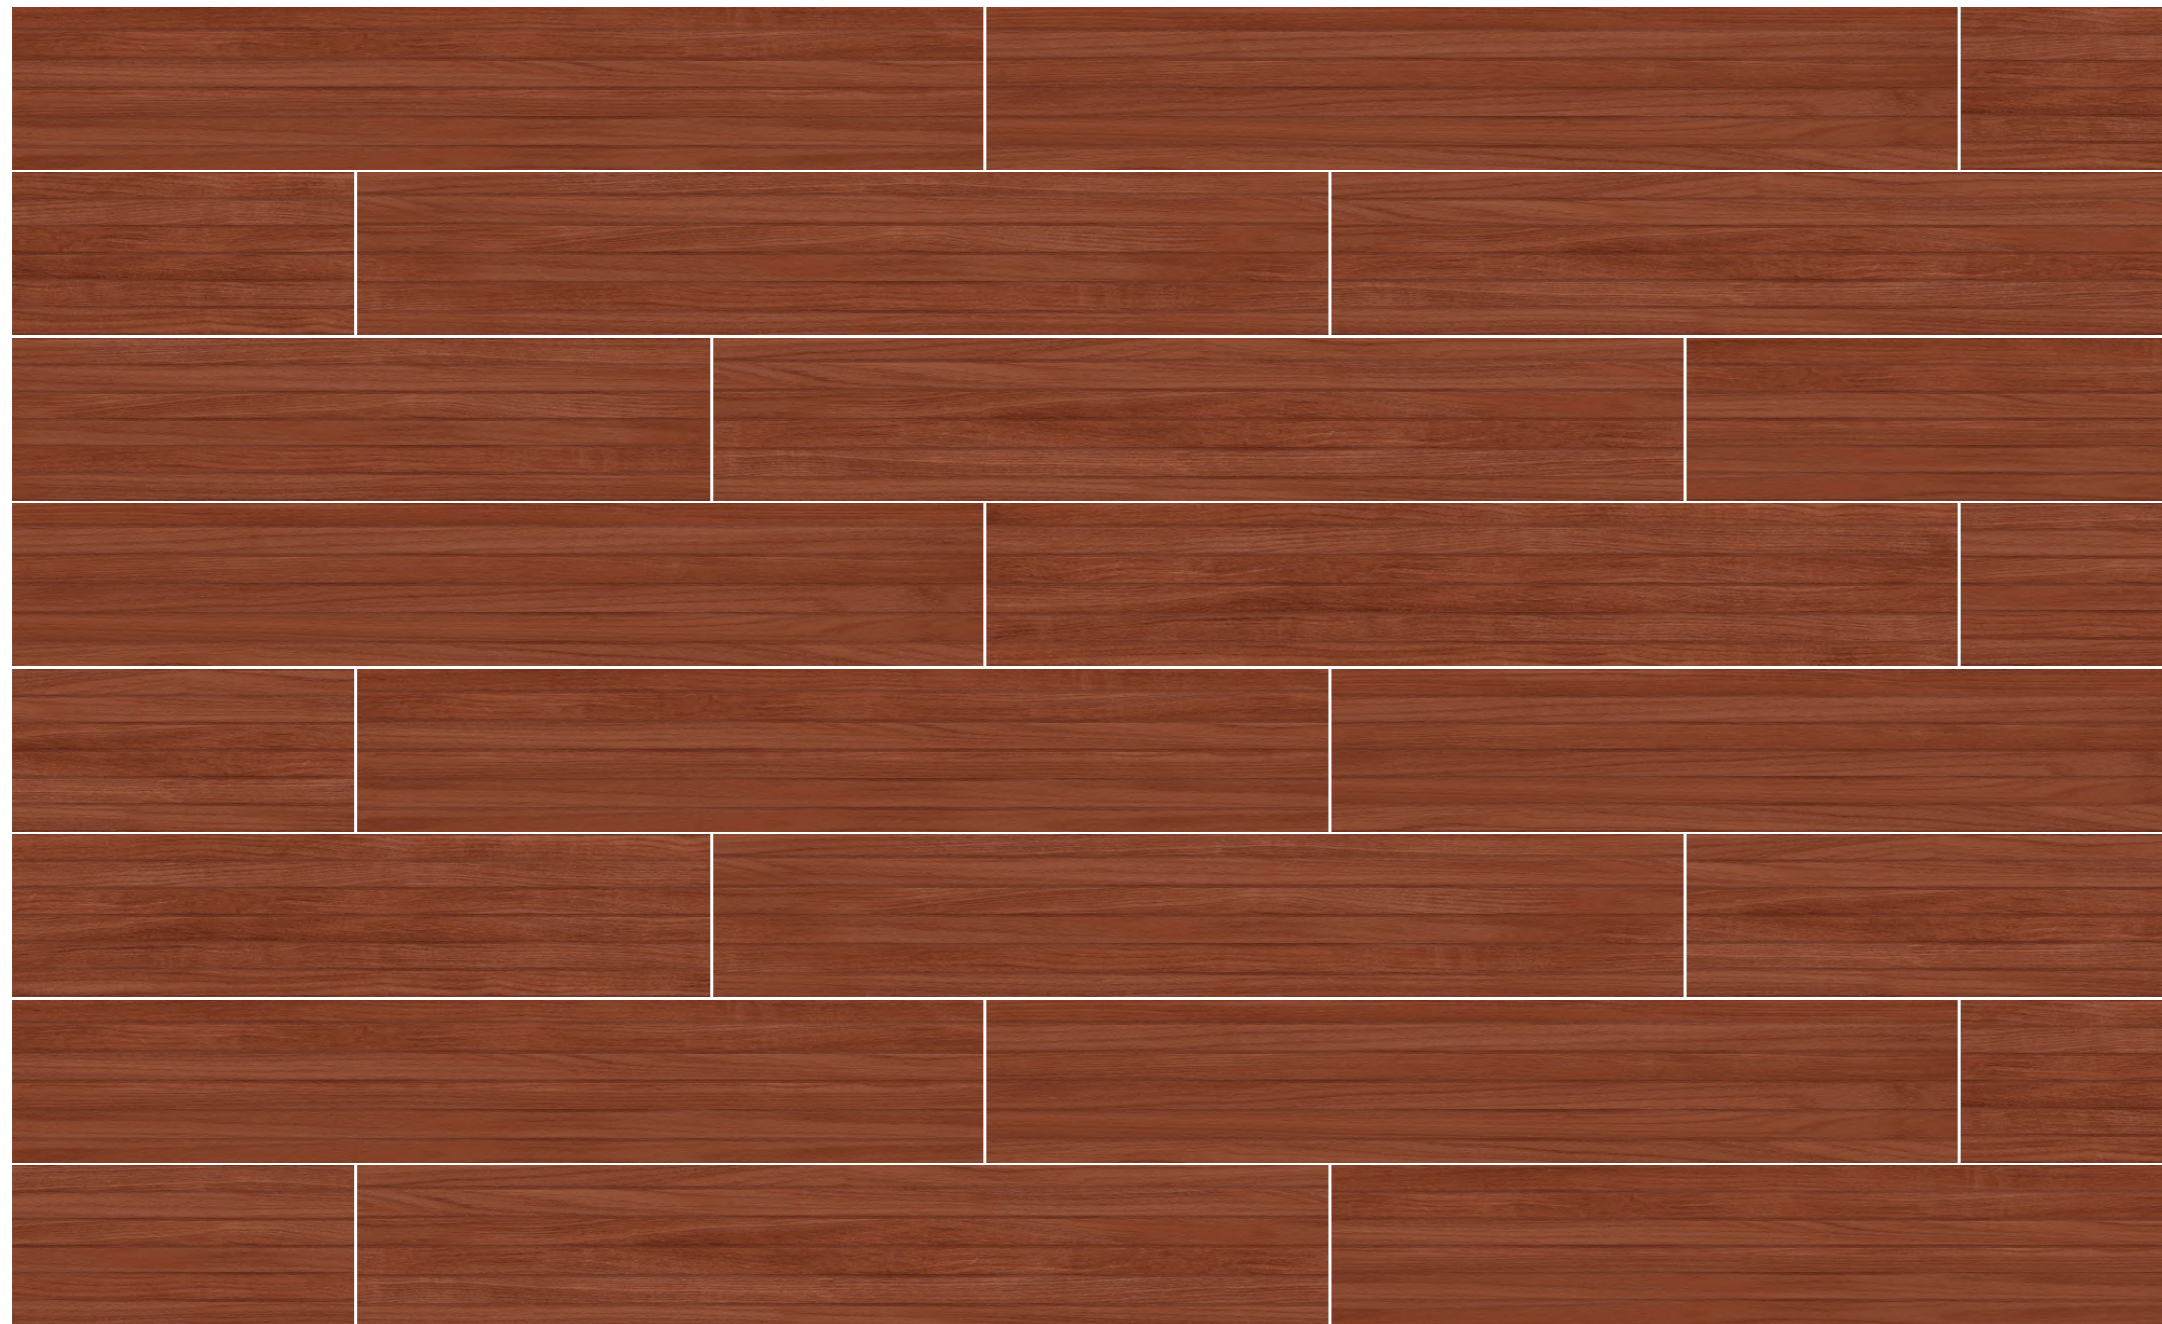

**nord wood hazelnut**

**woodtalk**

**20x120cm / Matt Surface / Faces 05**

**nord wood maroon**

**20x120cm / Matt Surface**

Step into a world where tradition meets innovation. our wood-inspired tiles celebrate the beauty of natural timber with a contemporary twist. designed to withstand the test of time, they offer the aesthetic appeal of real wood without the challenges of warping, scratches, or high maintenance.