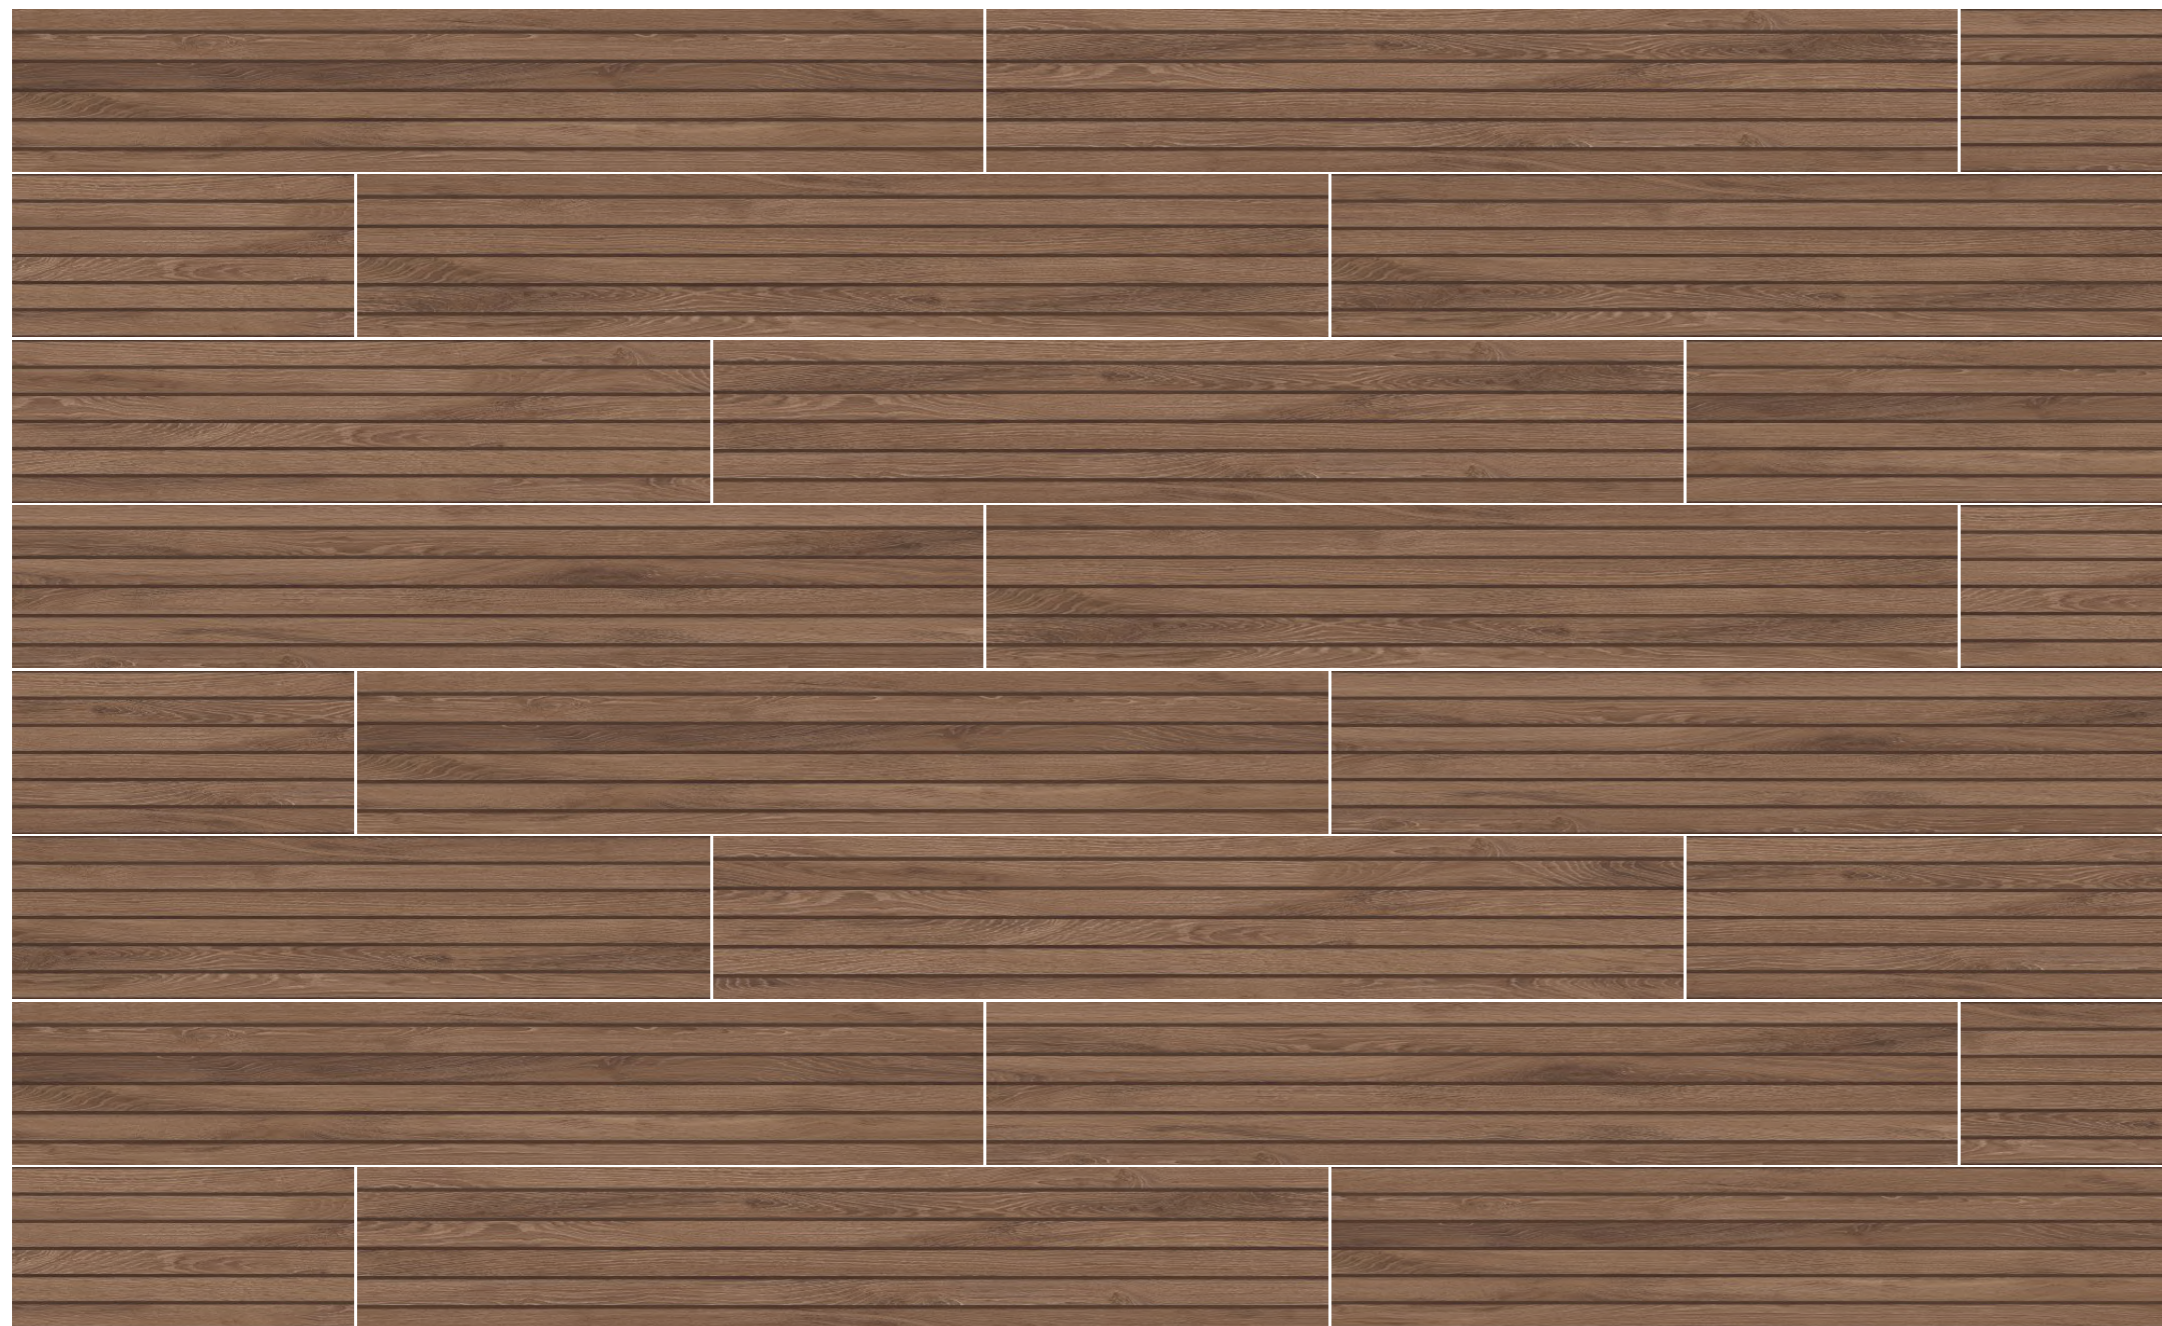

**otawa wood honey**

**woodtalk**

**20x120cm / Matt Surface / Faces 05**

**otawa decor natural**

**20x120cm / Matt Surface**

Some spaces embrace you the moment you step inside. there's a familiarity, a quiet warmth that settles around you. this surface is a part of that feeling—welcoming, grounding, a perfect harmony of elegance and ease.