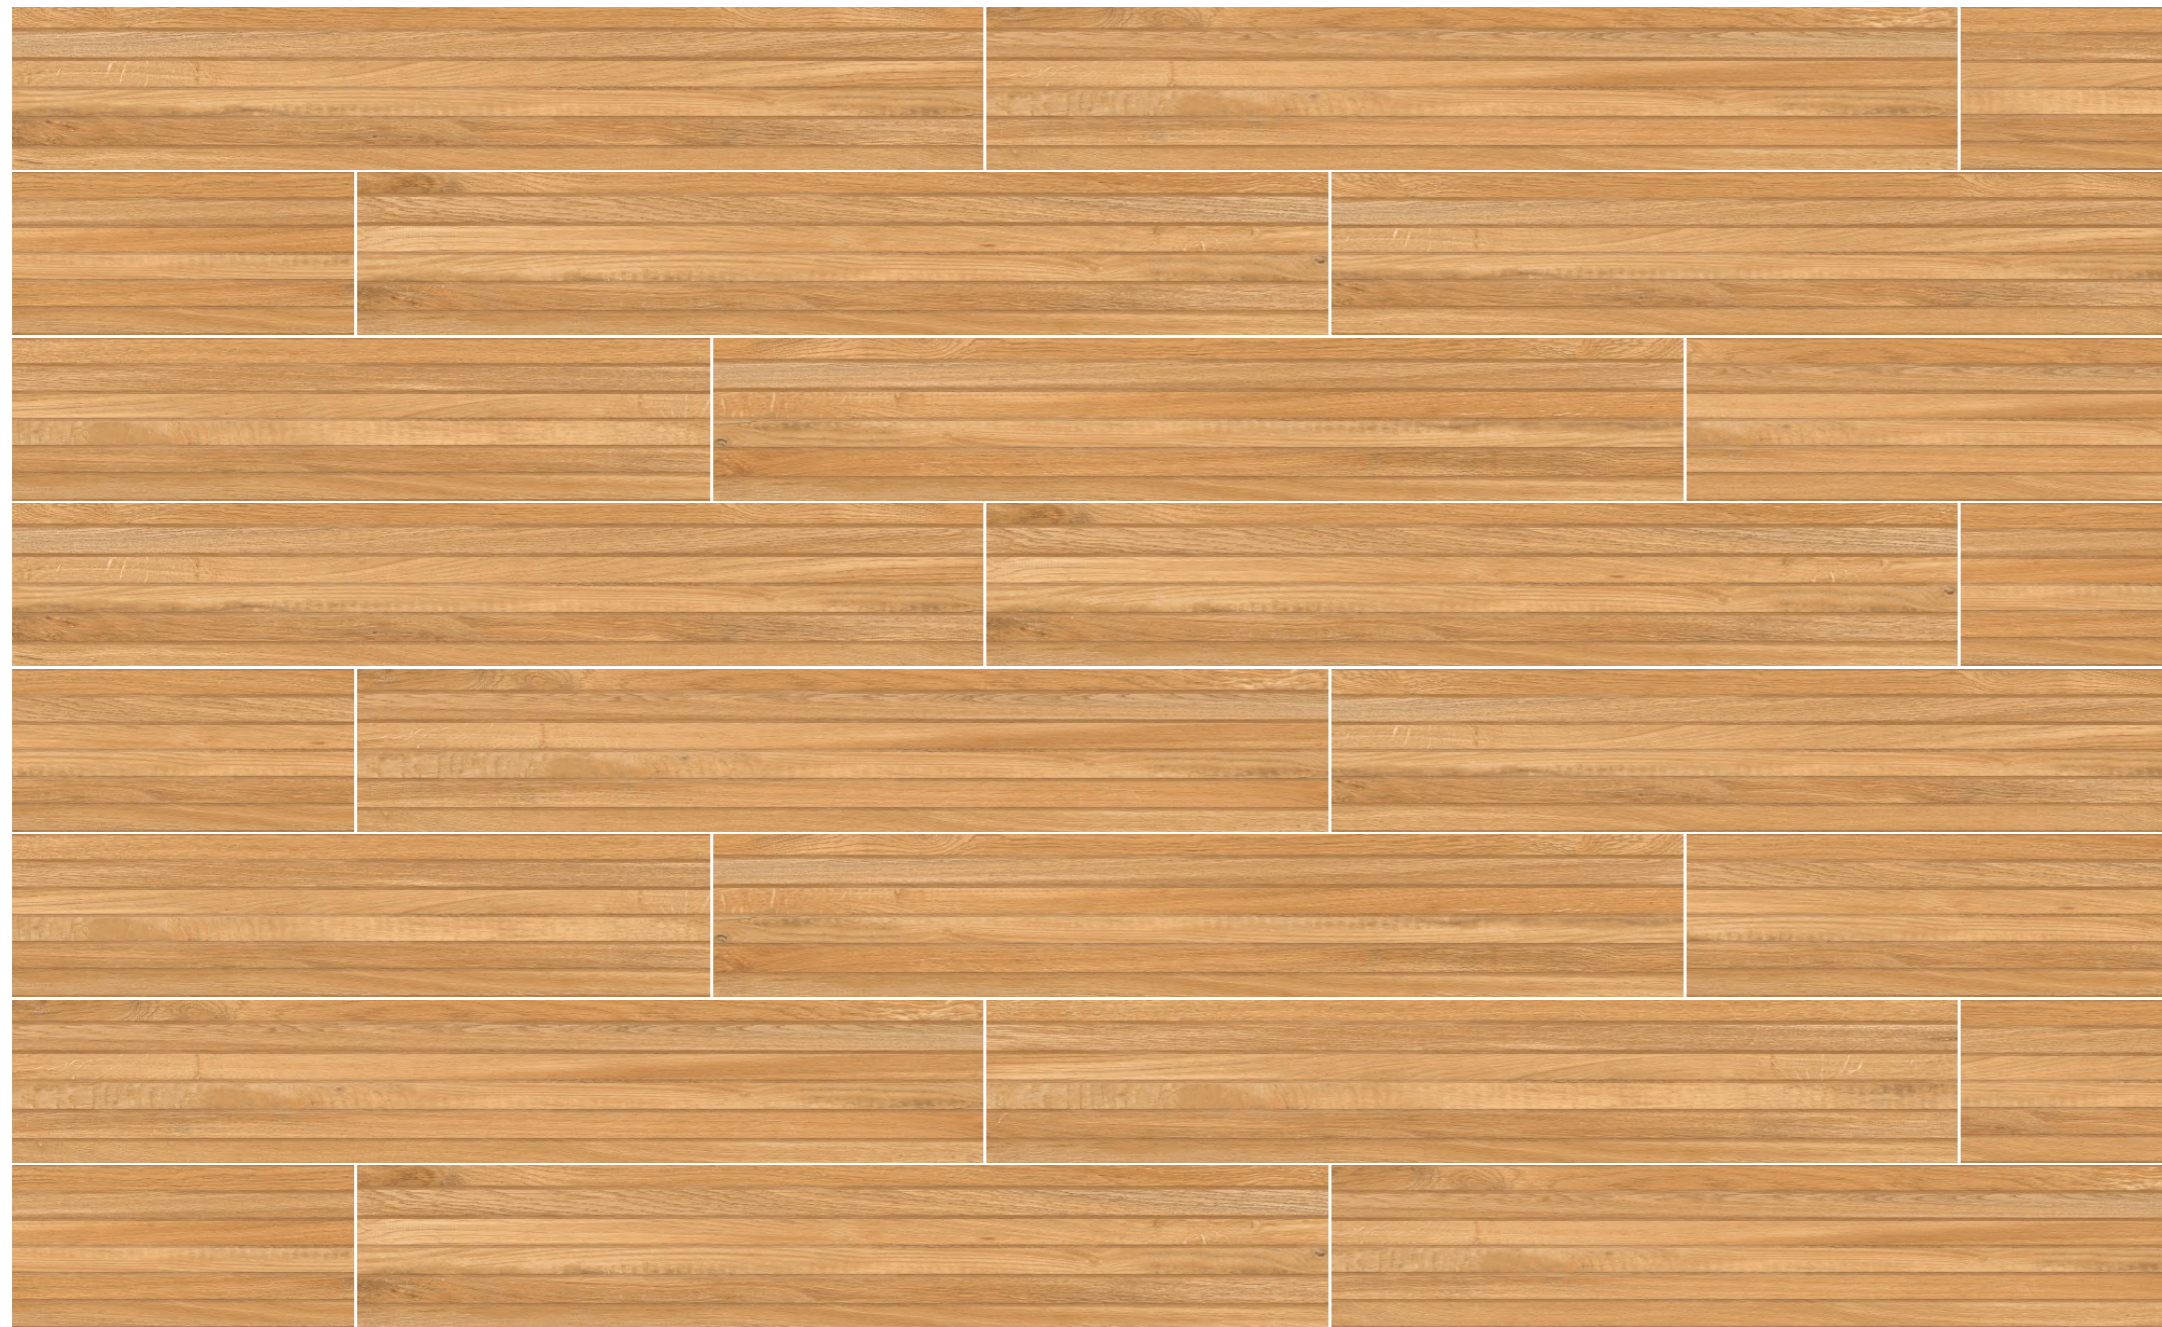

**nobel wood greige**

**woodtalk**

**20x120cm / Matt Surface / Faces 05**

**nobel wood honey**

**20x120cm / Matt Surface**

Infuse your space with the soulful beauty of wood, reimagined in a tile format that lasts a lifetime. each tile is crafted to mimic the warmth and depth of real wooden planks, complete with rich textures and subtle color variations. whether you're designing a cozy, cabin-like retreat or a sleek contemporary space.