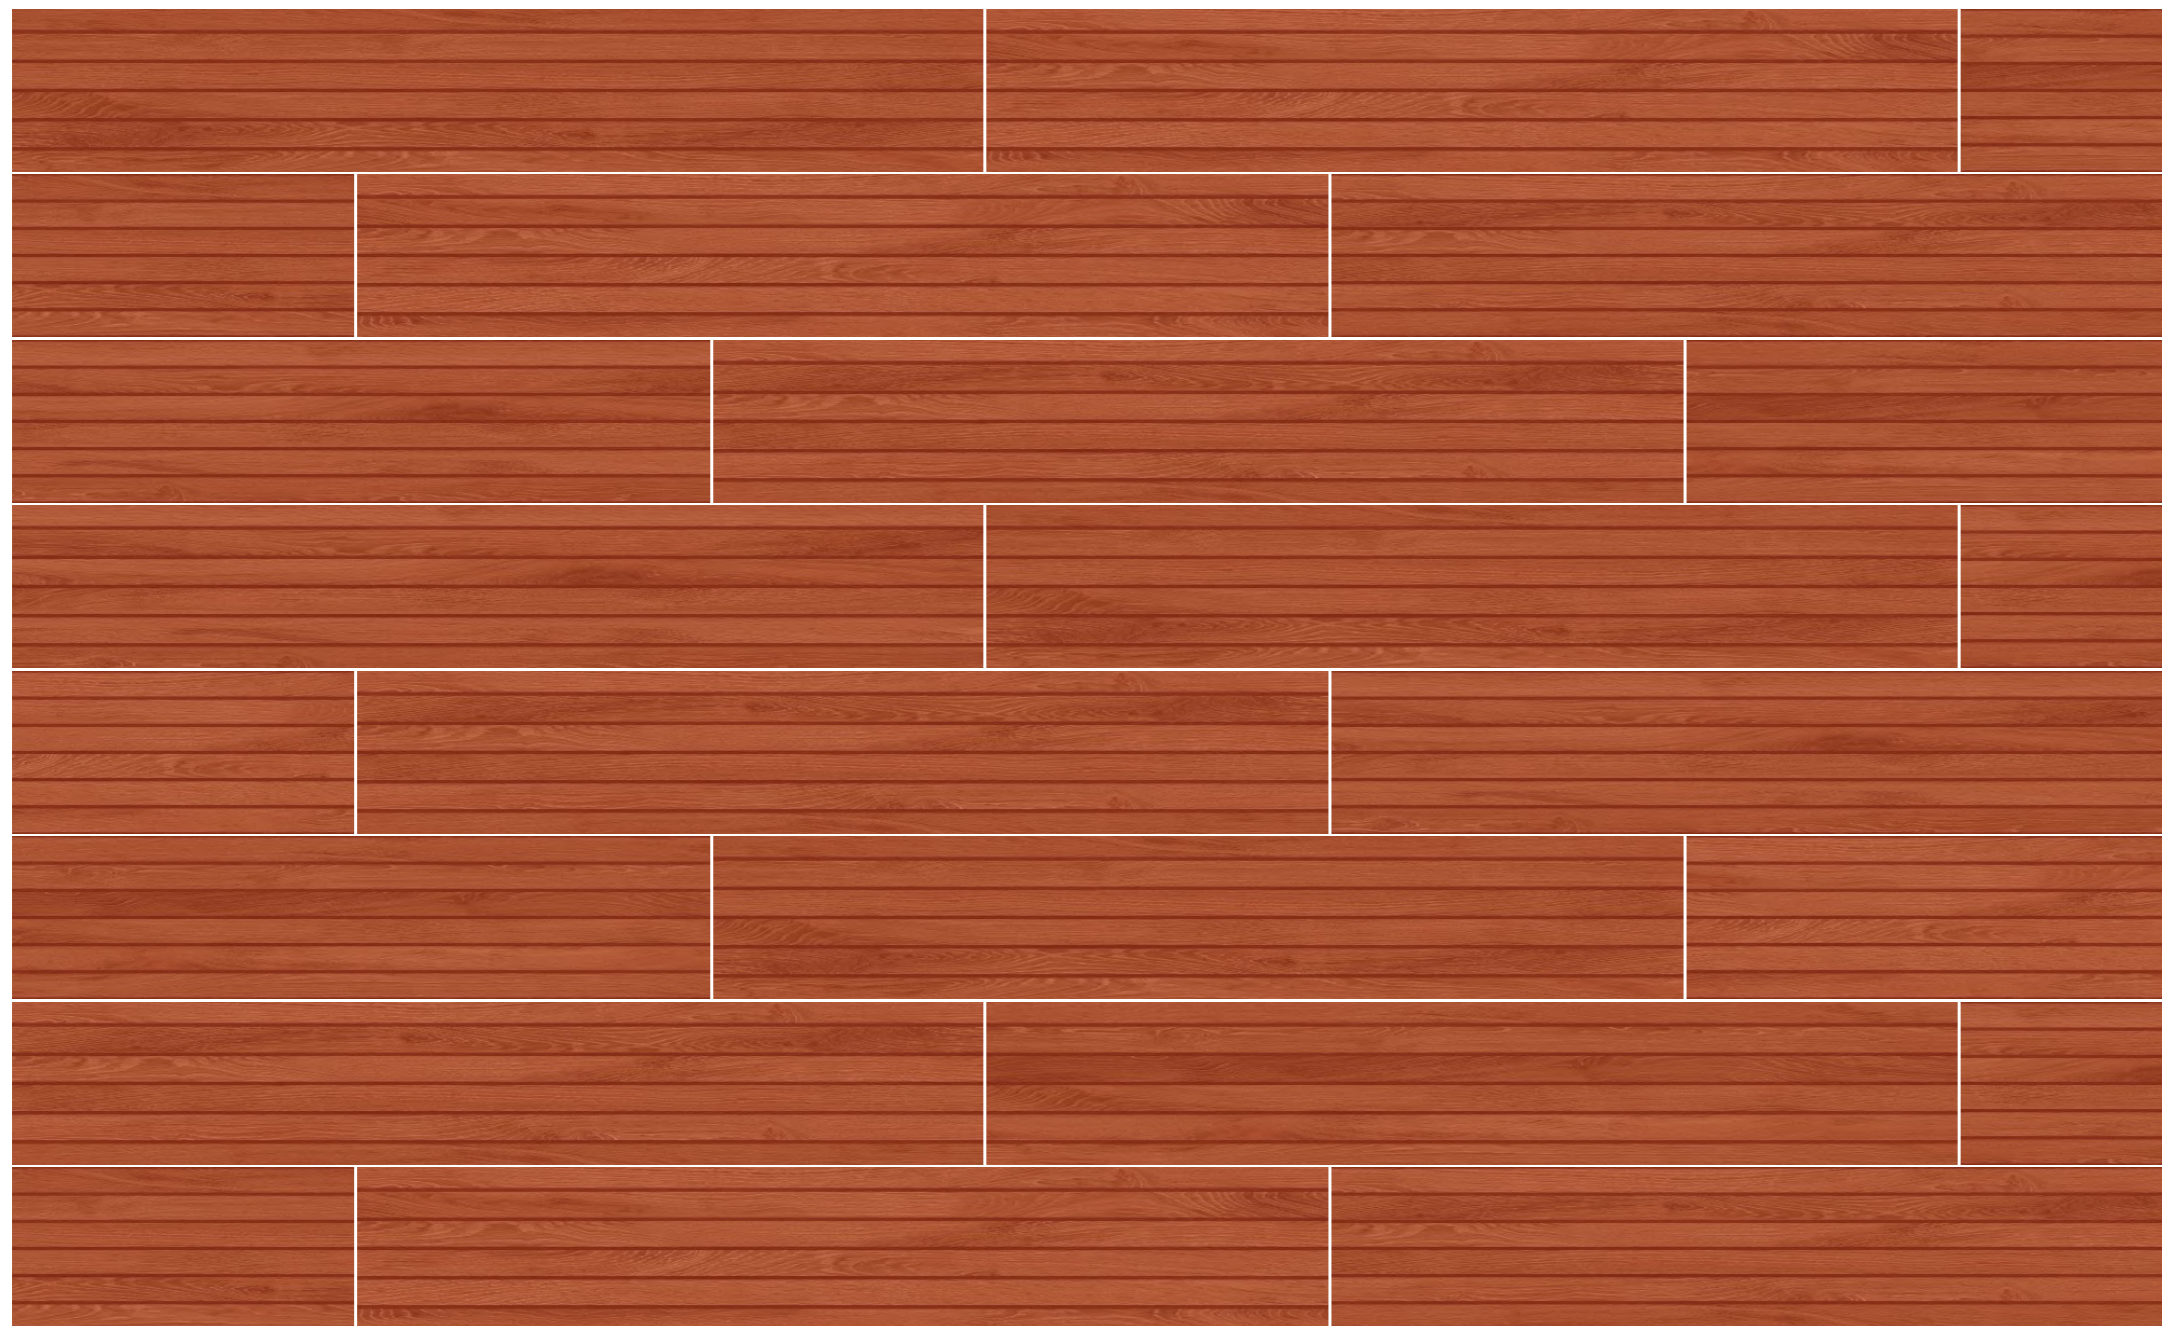

**otawa wood carbon**

**woodtalk**

**20x120cm / Matt Surface / Faces 08**

**otawa decor carrot**

**20x120cm / Matt Surface**

Some floors are just surfaces, but this one becomes a part of your story. It holds the soft tap of morning footsteps, the joyful dance of sunlight across its surface, and the hush of late-night conversations.