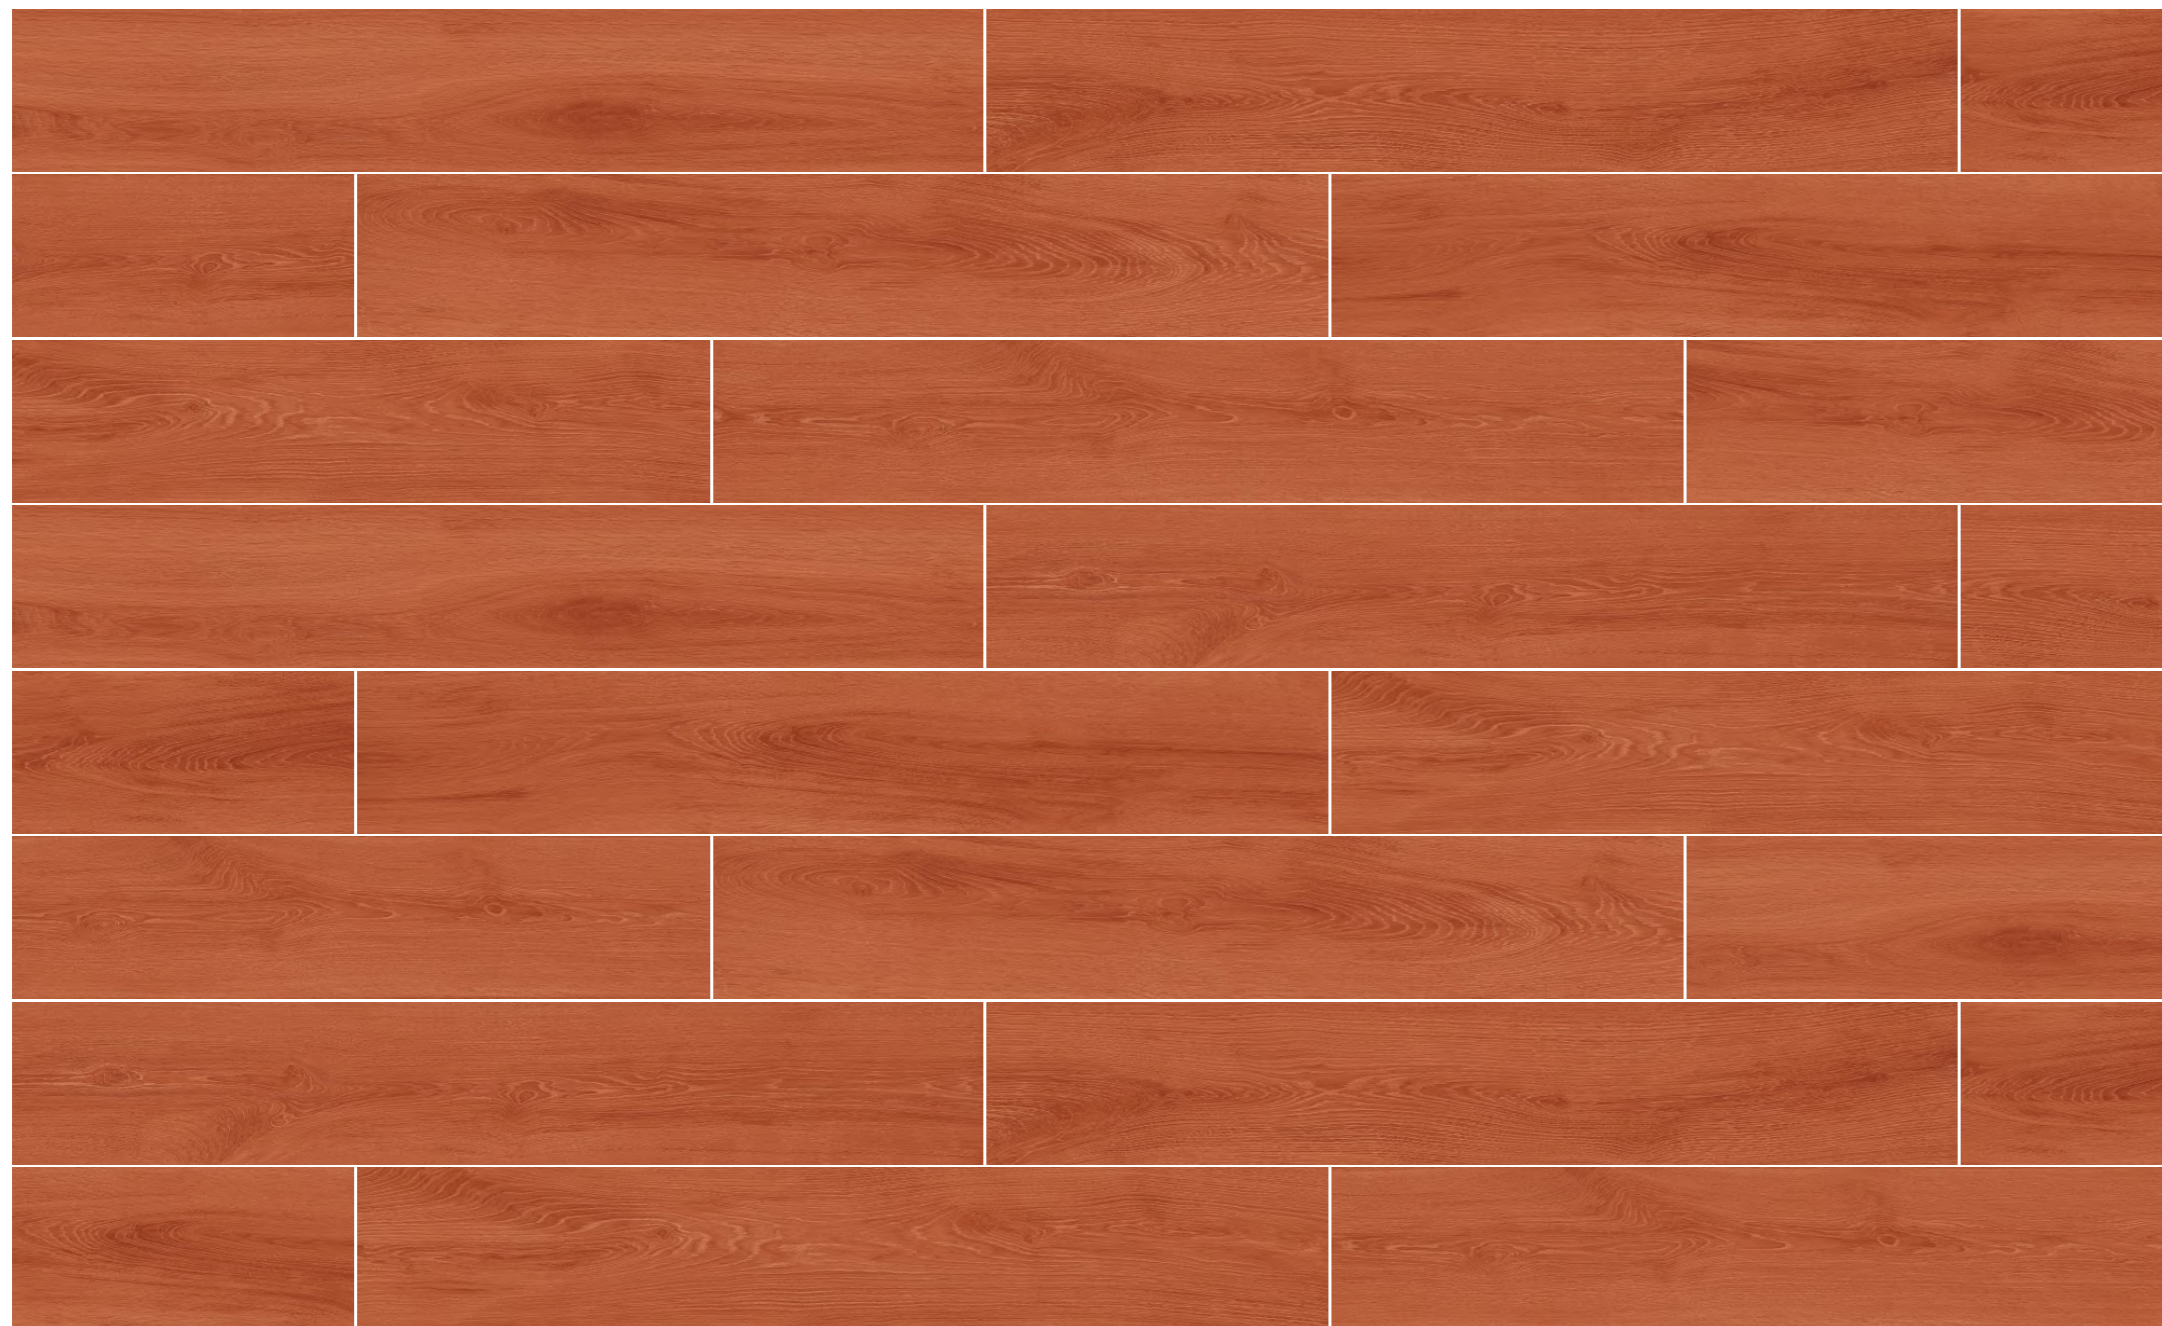

Some surfaces rush through life, but this one invites you to pause. to savor the way morning light filters in, to notice the warmth of the floor against your skin, to feel present in a space that doesn't just exist but breathes with you.

otawa wood carrot

woodtalk

20x120cm / Matt Surface / Faces 08