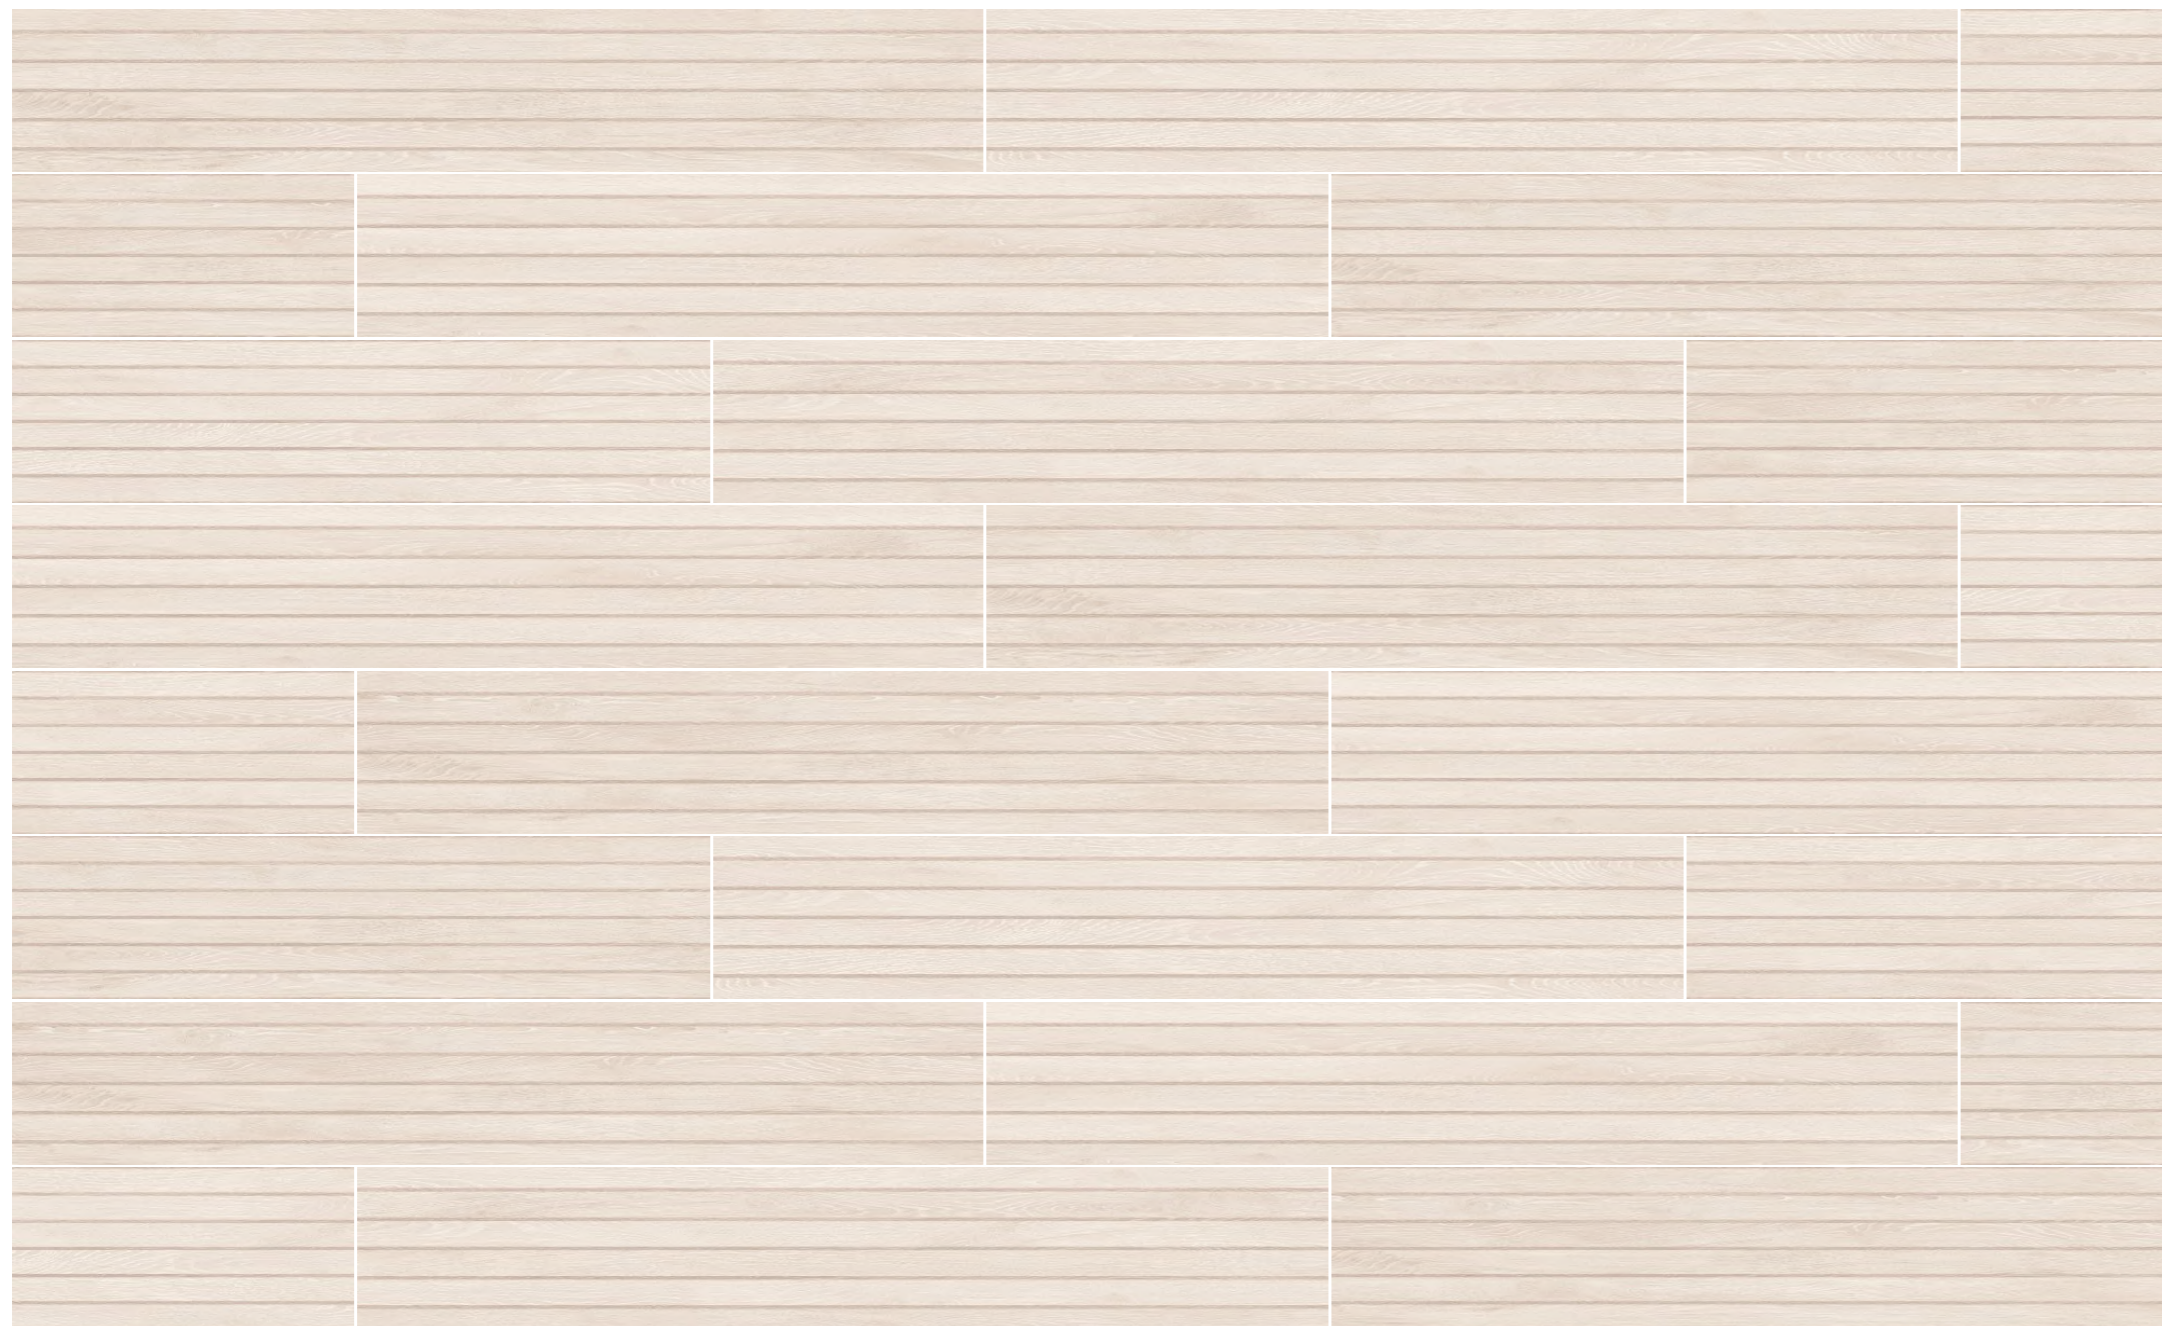

Some things never go out of style—handwritten letters, candlelit dinners, the comforting texture of wood beneath your feet. this surface is built for those who appreciate the beauty of timeless things, the ones that hold meaning no matter the era.

otawa decor white

woodtalk

20x120cm / Matt Surface / Faces 05