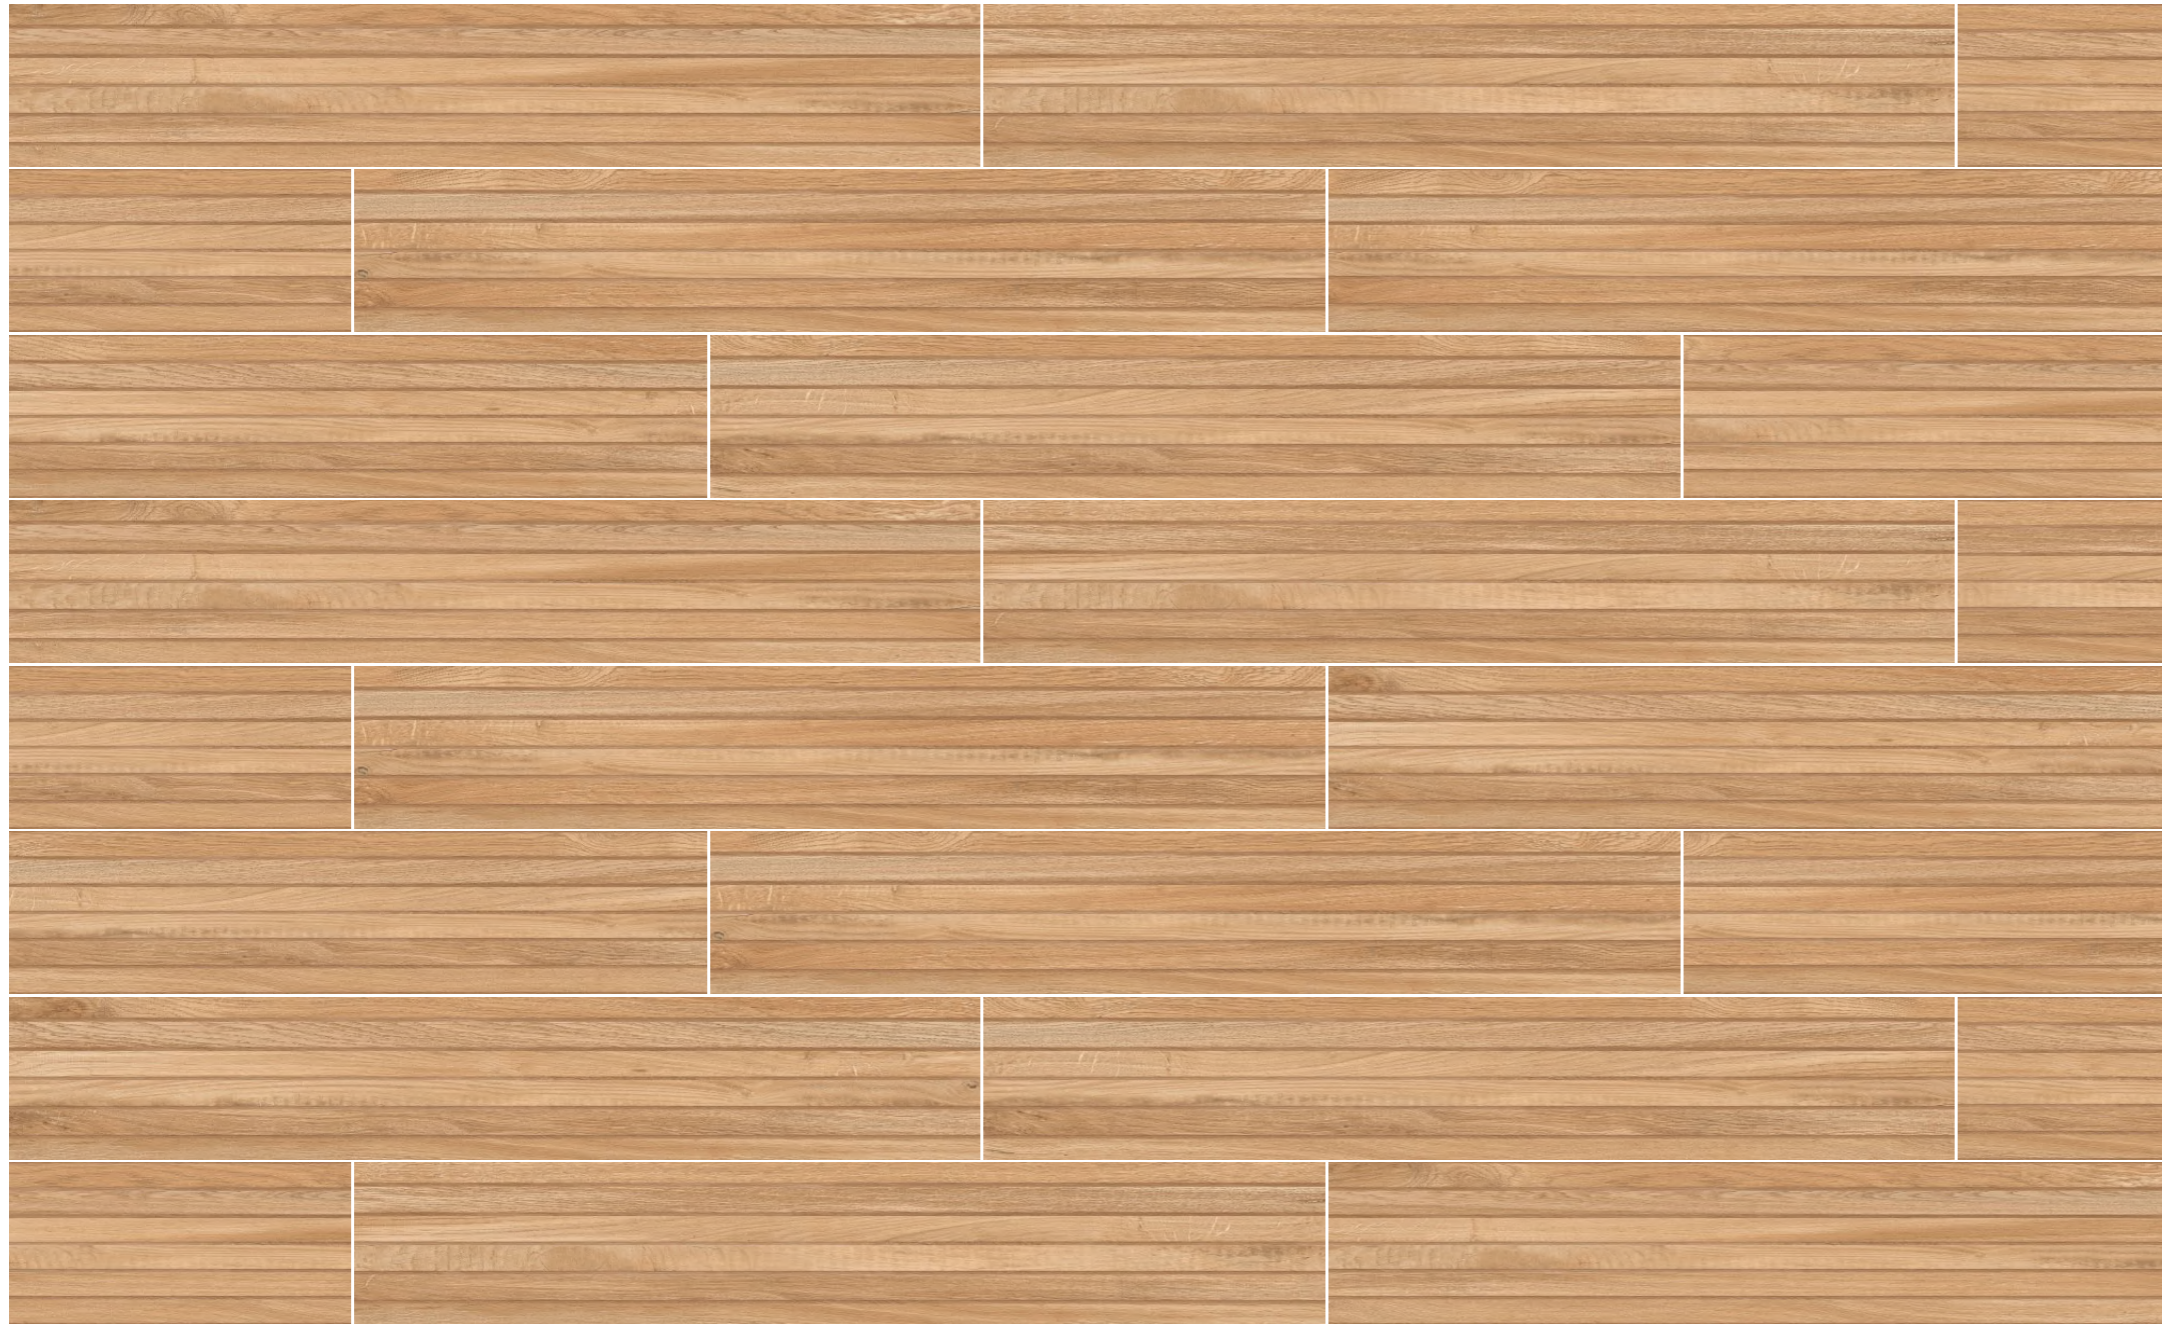

**nobel mohagney**

**woodtalk**

**20x120cm / Matt Surface / Faces 05**

**nobel wood tan**

**20x120cm / Matt Surface**

Celebrate the artistry of natural wood with tiles that showcase every grain, every texture, and every shade with breathtaking realism. Unlike traditional wooden flooring, these tiles are resistant to humidity, stains, and daily wear, making them a smart yet stylish choice for any space.