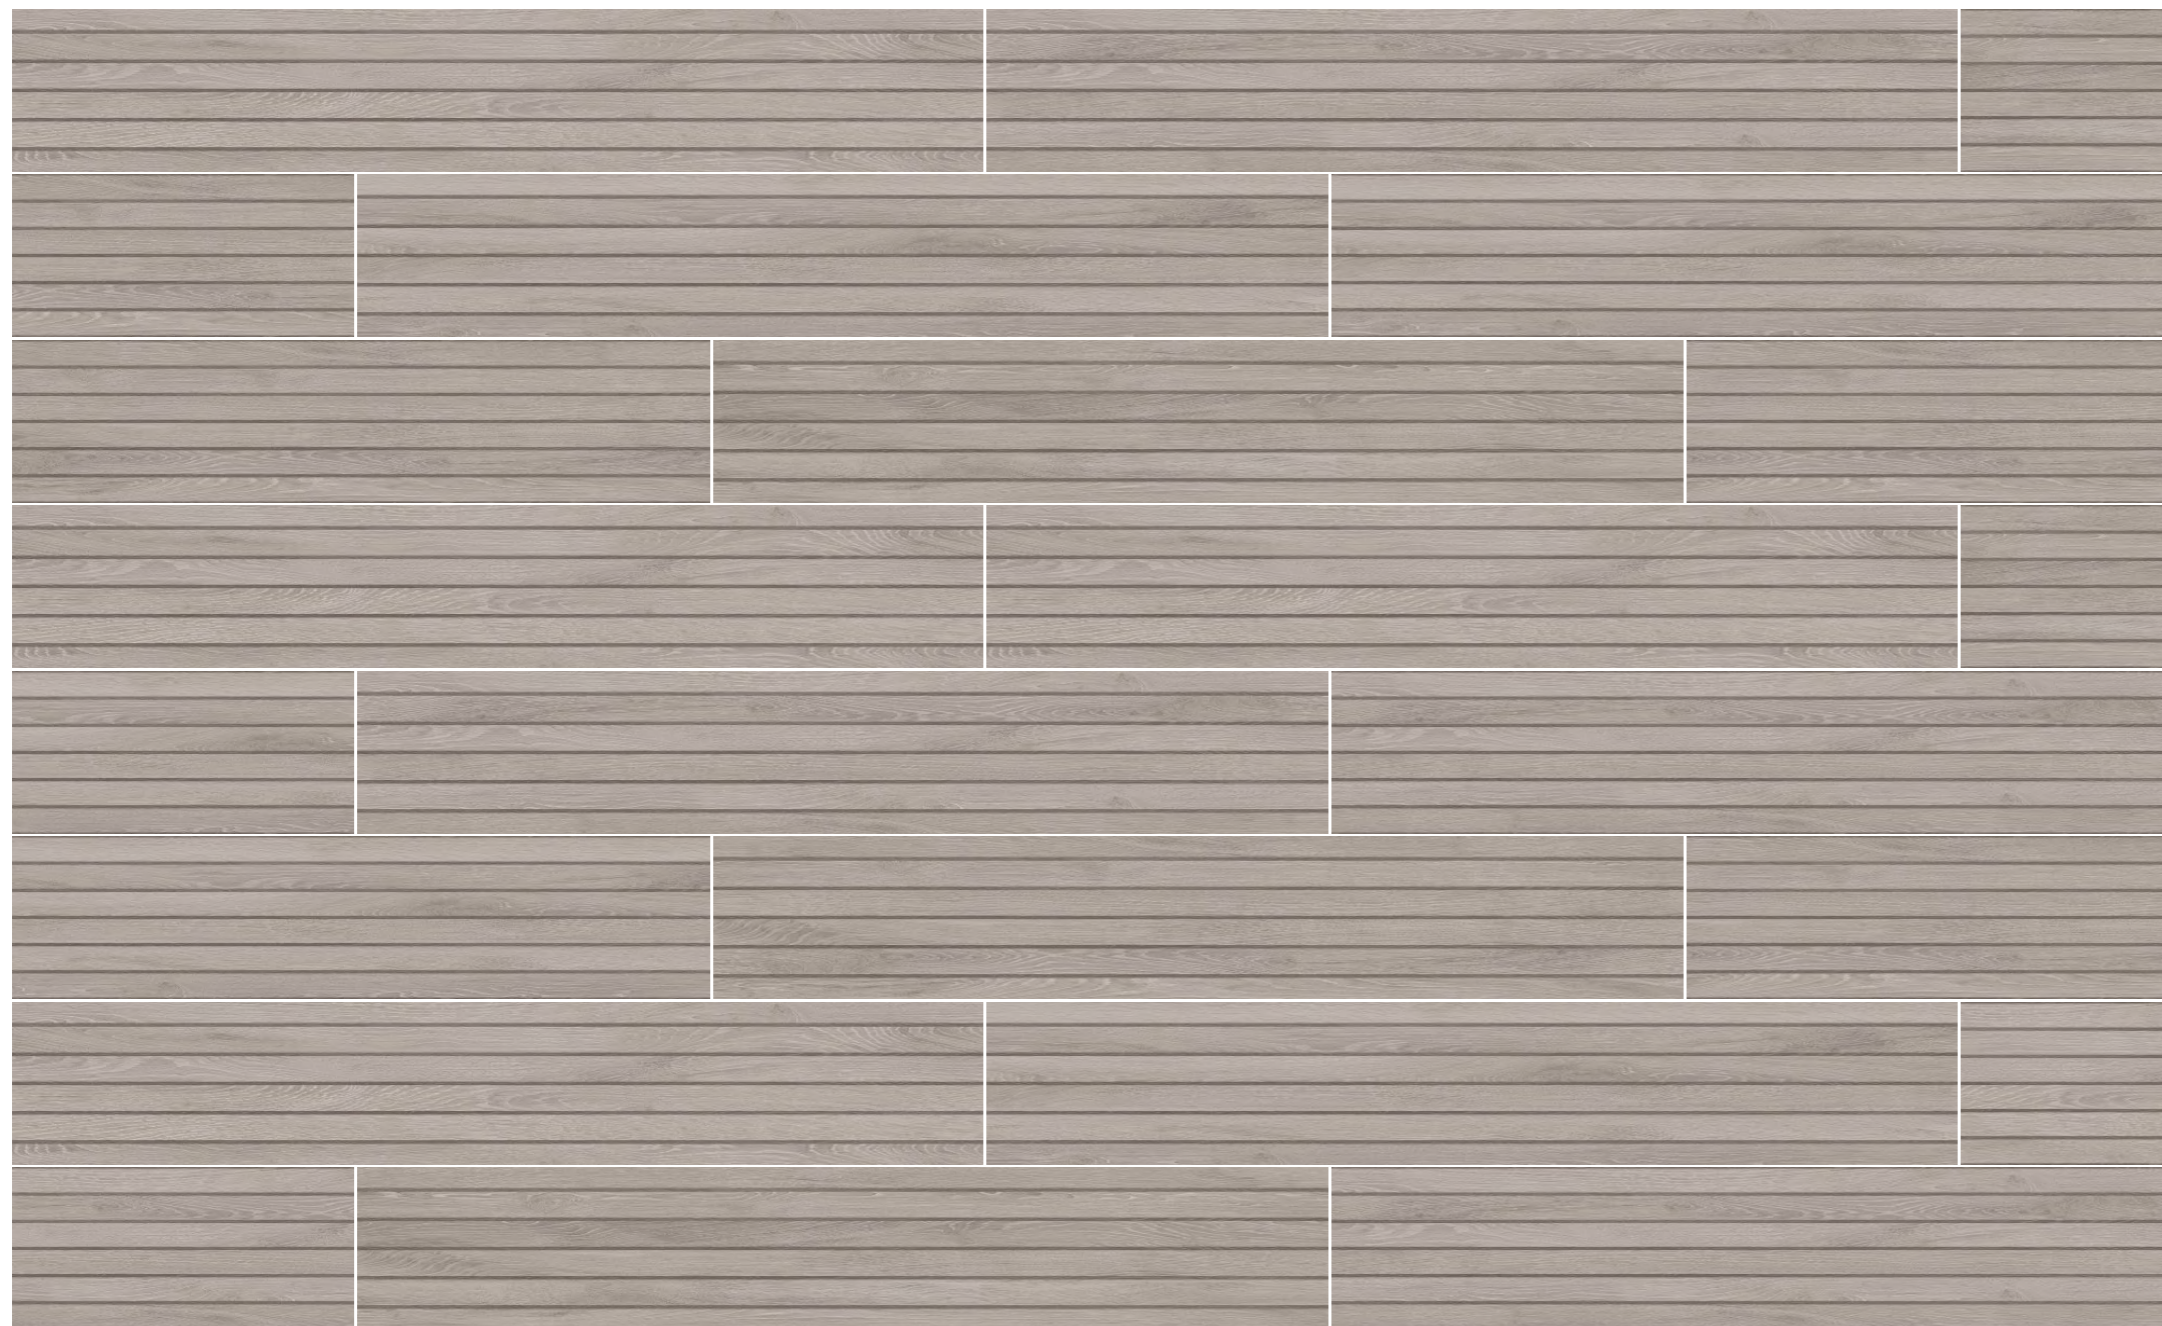

**otawa wood cedar**

**woodtalk**

**20x120cm / Matt Surface / Faces 08**

**otawa decor grey**

**20x120cm / Matt Surface**

There is beauty in the simplest things—the worn pages of an old book, the faded patina of a treasured keepsake, the soft grain of wood under your hands. this surface carries that same quiet charm, offering warmth without demanding attention, and sophistication without effort.