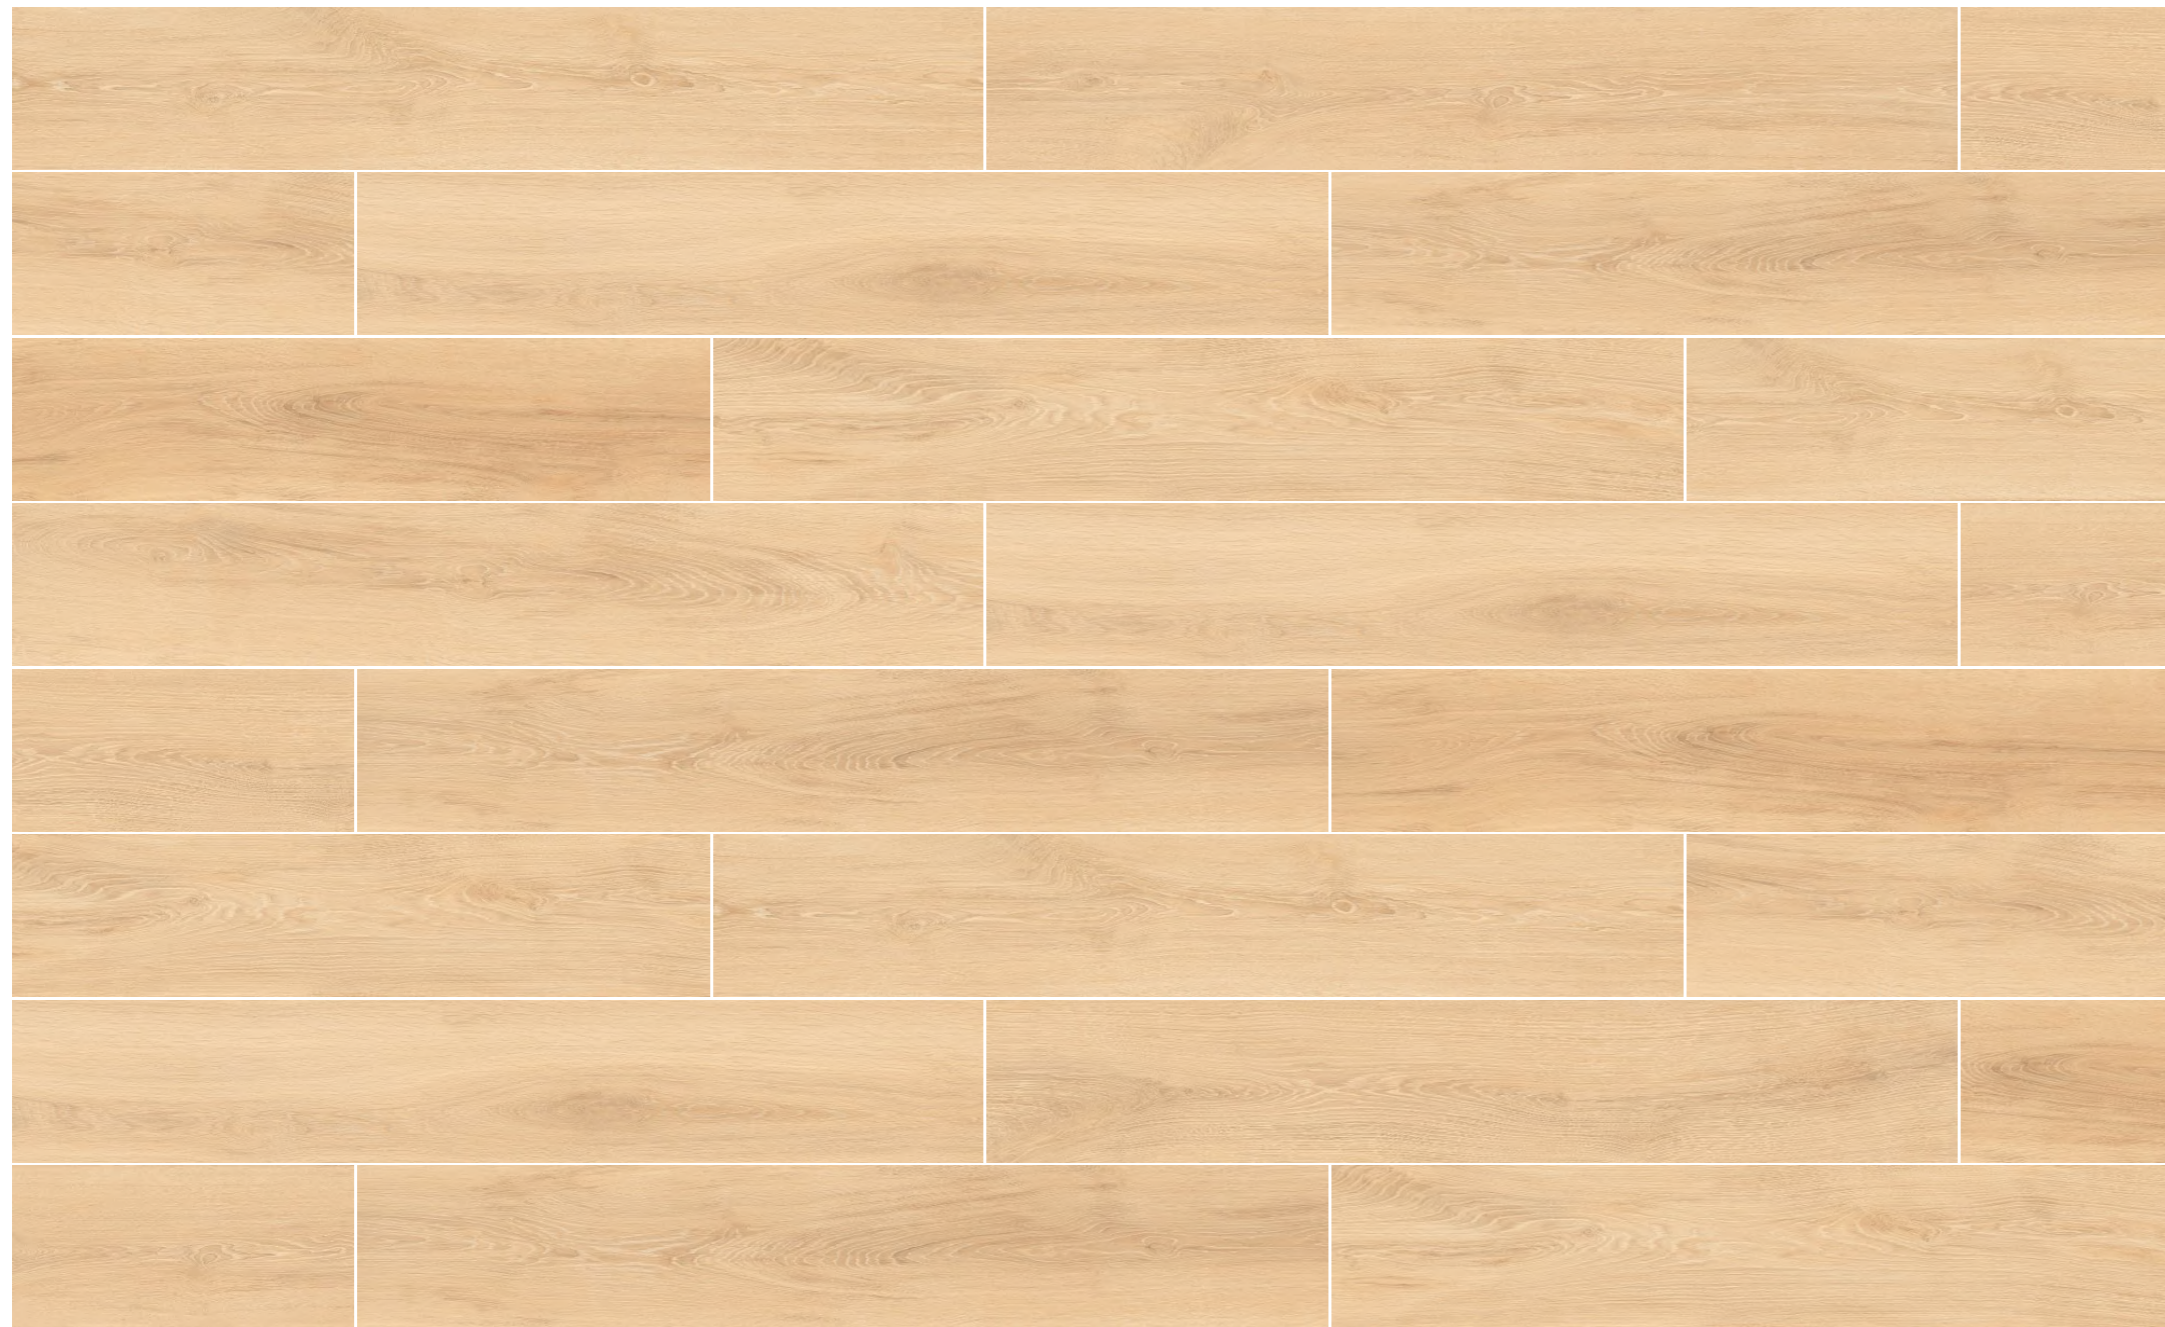

**otawa decor cedar**

**woodtalk**

**20x120cm / Matt Surface / Faces 05**

Nature never aims for perfection—its beauty lies in the unexpected, in the subtle variations, in the quiet grace of things left to grow wild. this floor celebrates that spirit, with every line and pattern resembling the effortless elegance of nature's hand.