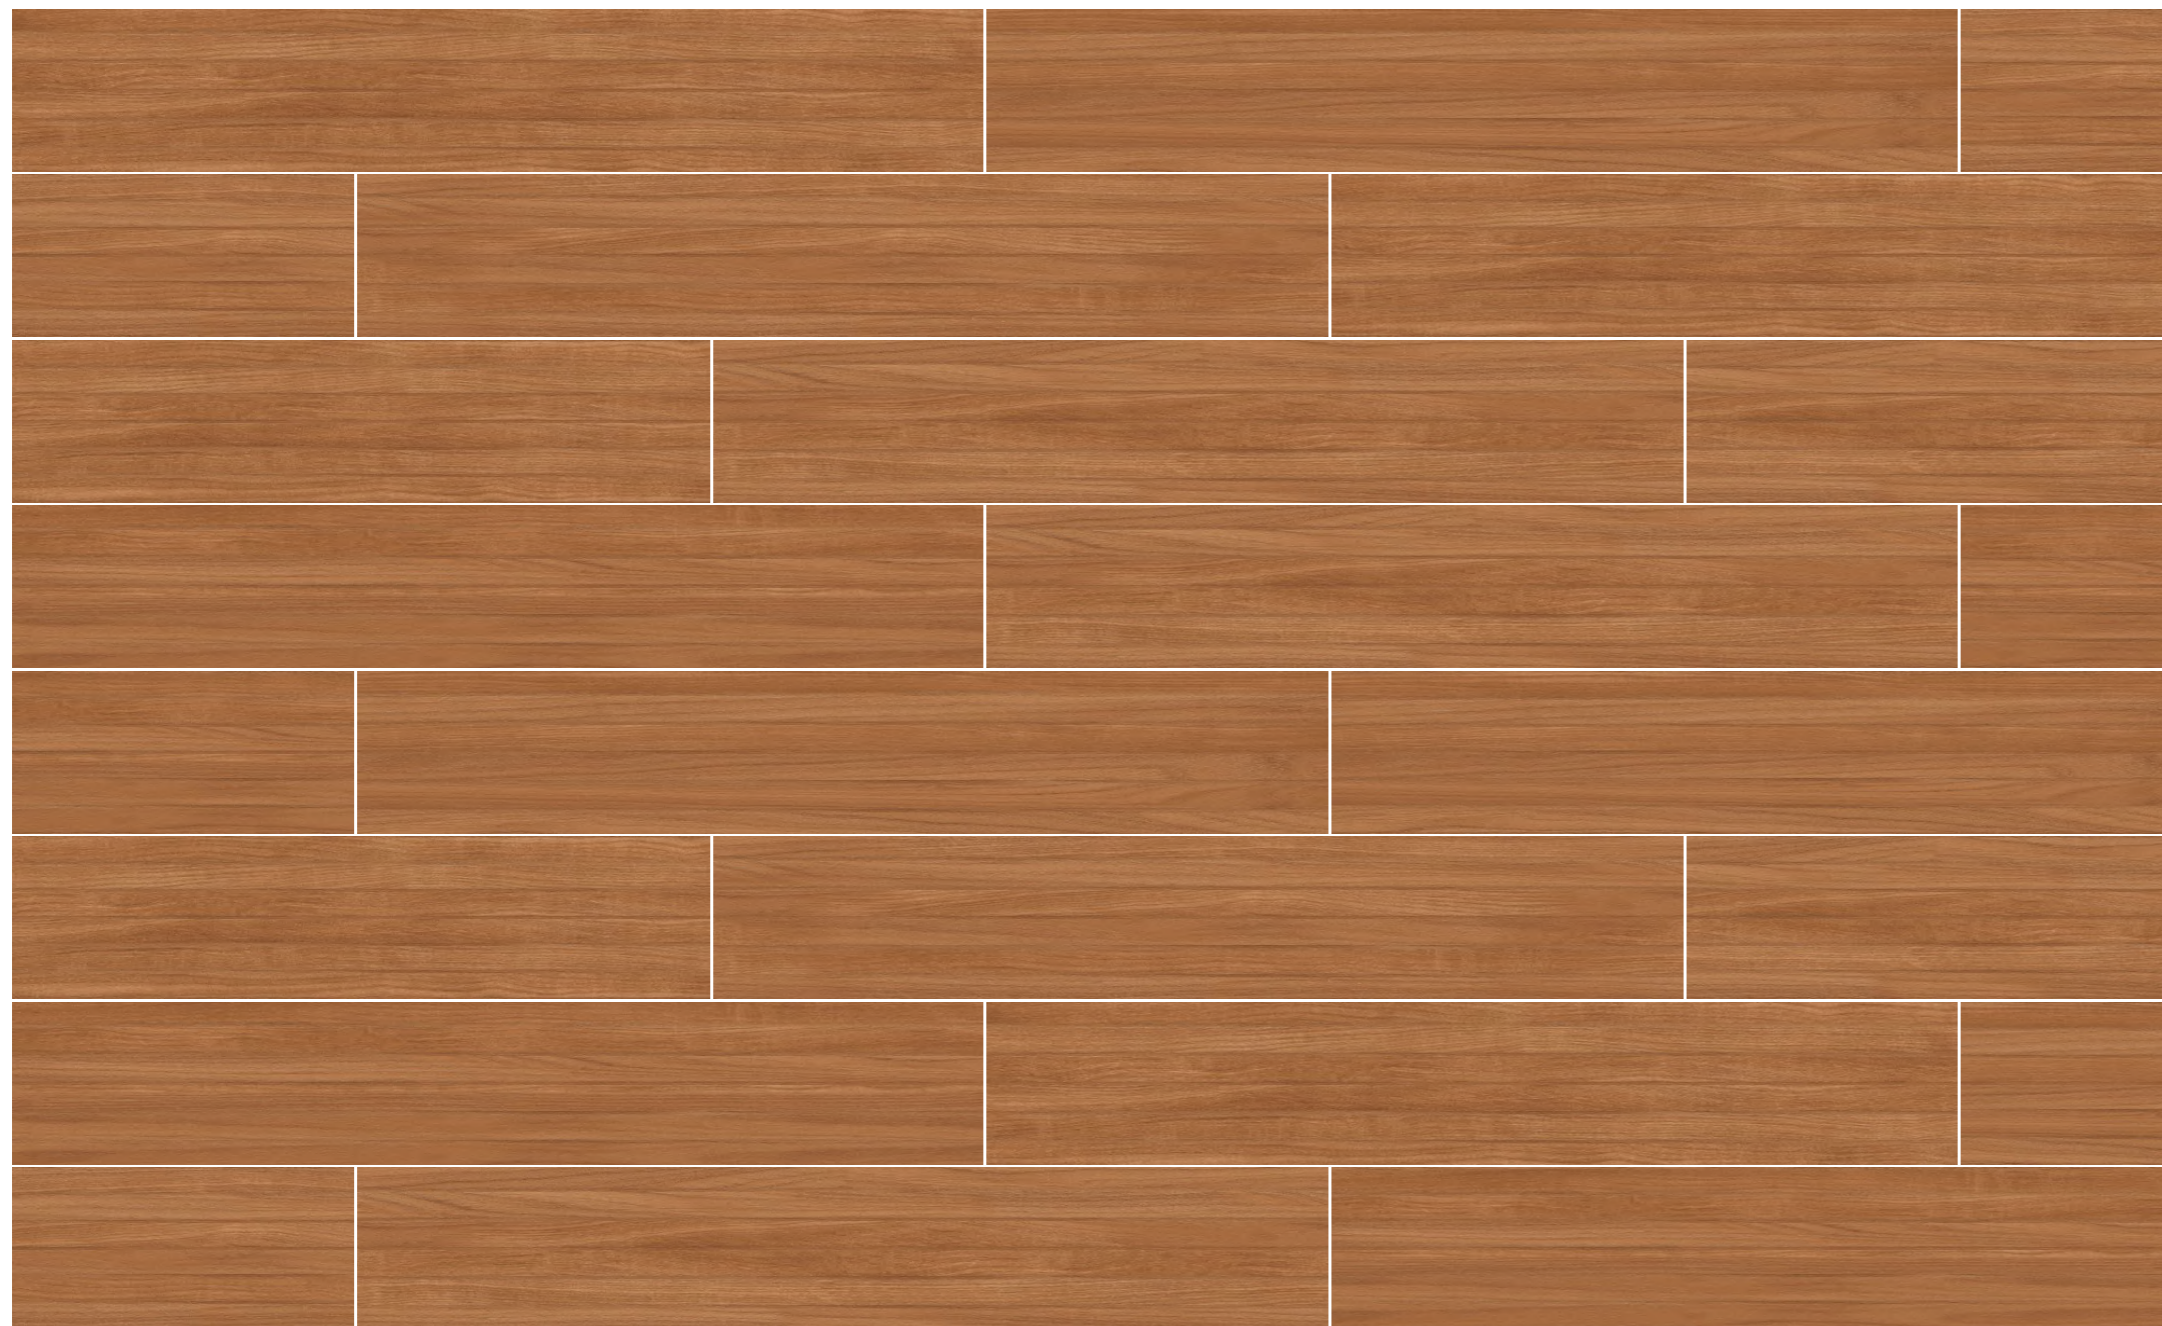

**nord wood beige**

**woodtalk**

**20x120cm / Matt Surface / Faces 05**

**nord wood hazelnut**

**20x120cm / Matt Surface**

Wood has a story to tell—every ring, every grain, every shade is a whisper from nature. our wood-look tiles capture this narrative with remarkable precision, allowing you to bring the rustic charm of timber into your home without worrying about maintenance.