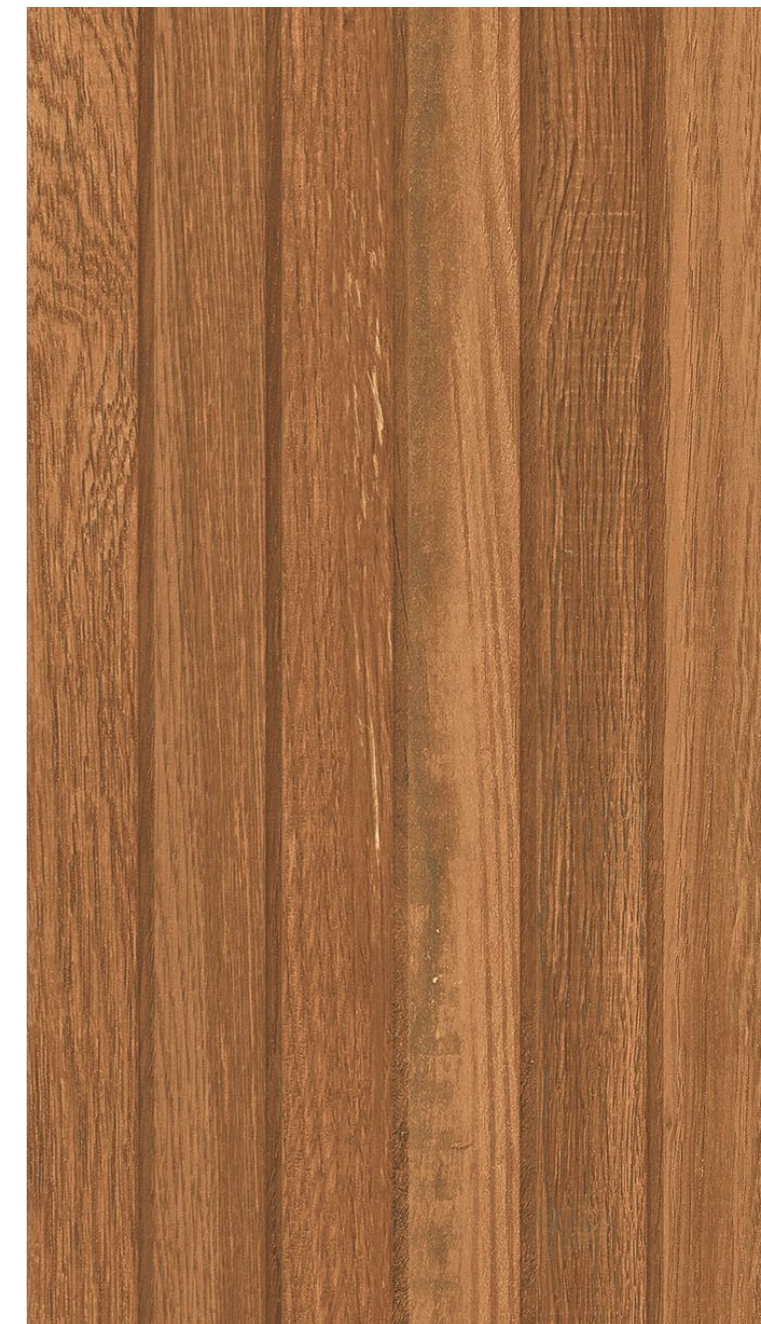

**nobel wood beige**

**woodtalk**

**20x120cm / Matt Surface / Faces 05**

**nobel wood choco**

**20x120cm / Matt Surface**

Step into a space where nature meets innovation. our wood-look tiles capture the authentic grains, textures, and warmth of real timber while offering tiles' durability and easy maintenance. whether you prefer walnut's rich depth or whitewashed oak's soft charm, these tiles bring an inviting and timeless aesthetic to any setting.

**nobel wood choco**

**woodtalk**

**20x120cm / Matt Surface / Faces 05**

**nobel wood greige**

**20x120cm / Matt Surface**

Imagine the rustic charm of natural wooden floors—now, picture them without the hassle of maintenance. our wood tiles replicate the fine details of real wood, from intricate knots to organic swirls, ensuring a realistic and high-end finish.