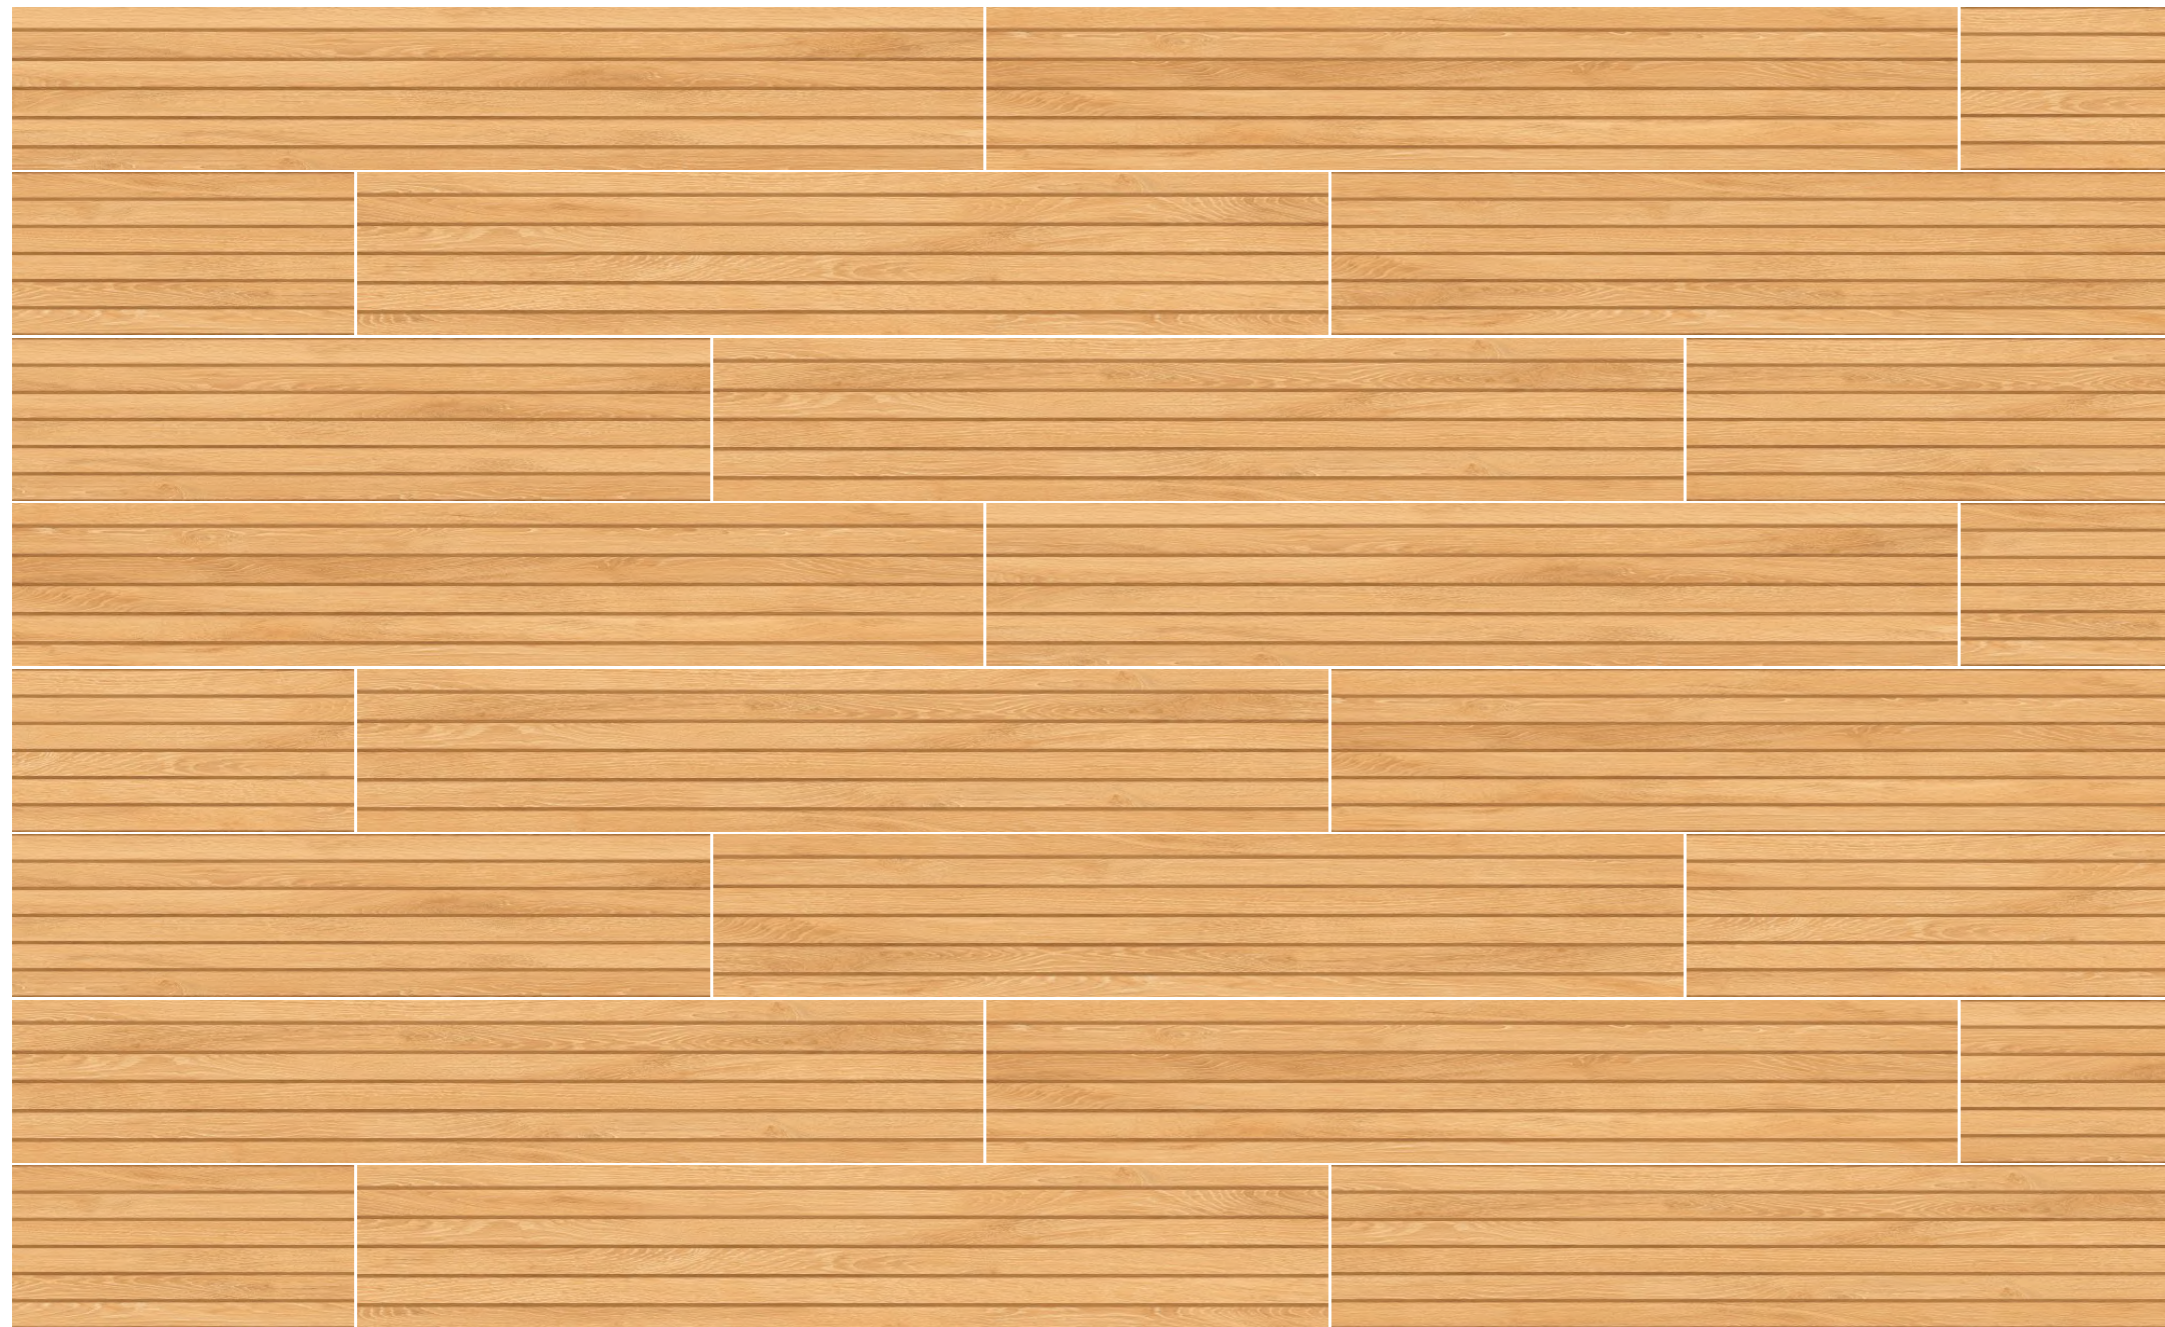

**otawa wood grey**

**woodtalk**

**20x120cm / Matt Surface / Faces 08**

**otawa decor honey**

**20x120cm / Matt Surface**

A well-loved floor is like an old friend—it bears the marks of time, the traces of moments both ordinary and extraordinary. It becomes part of the space, not just as a foundation but as a witness to the life lived upon it.