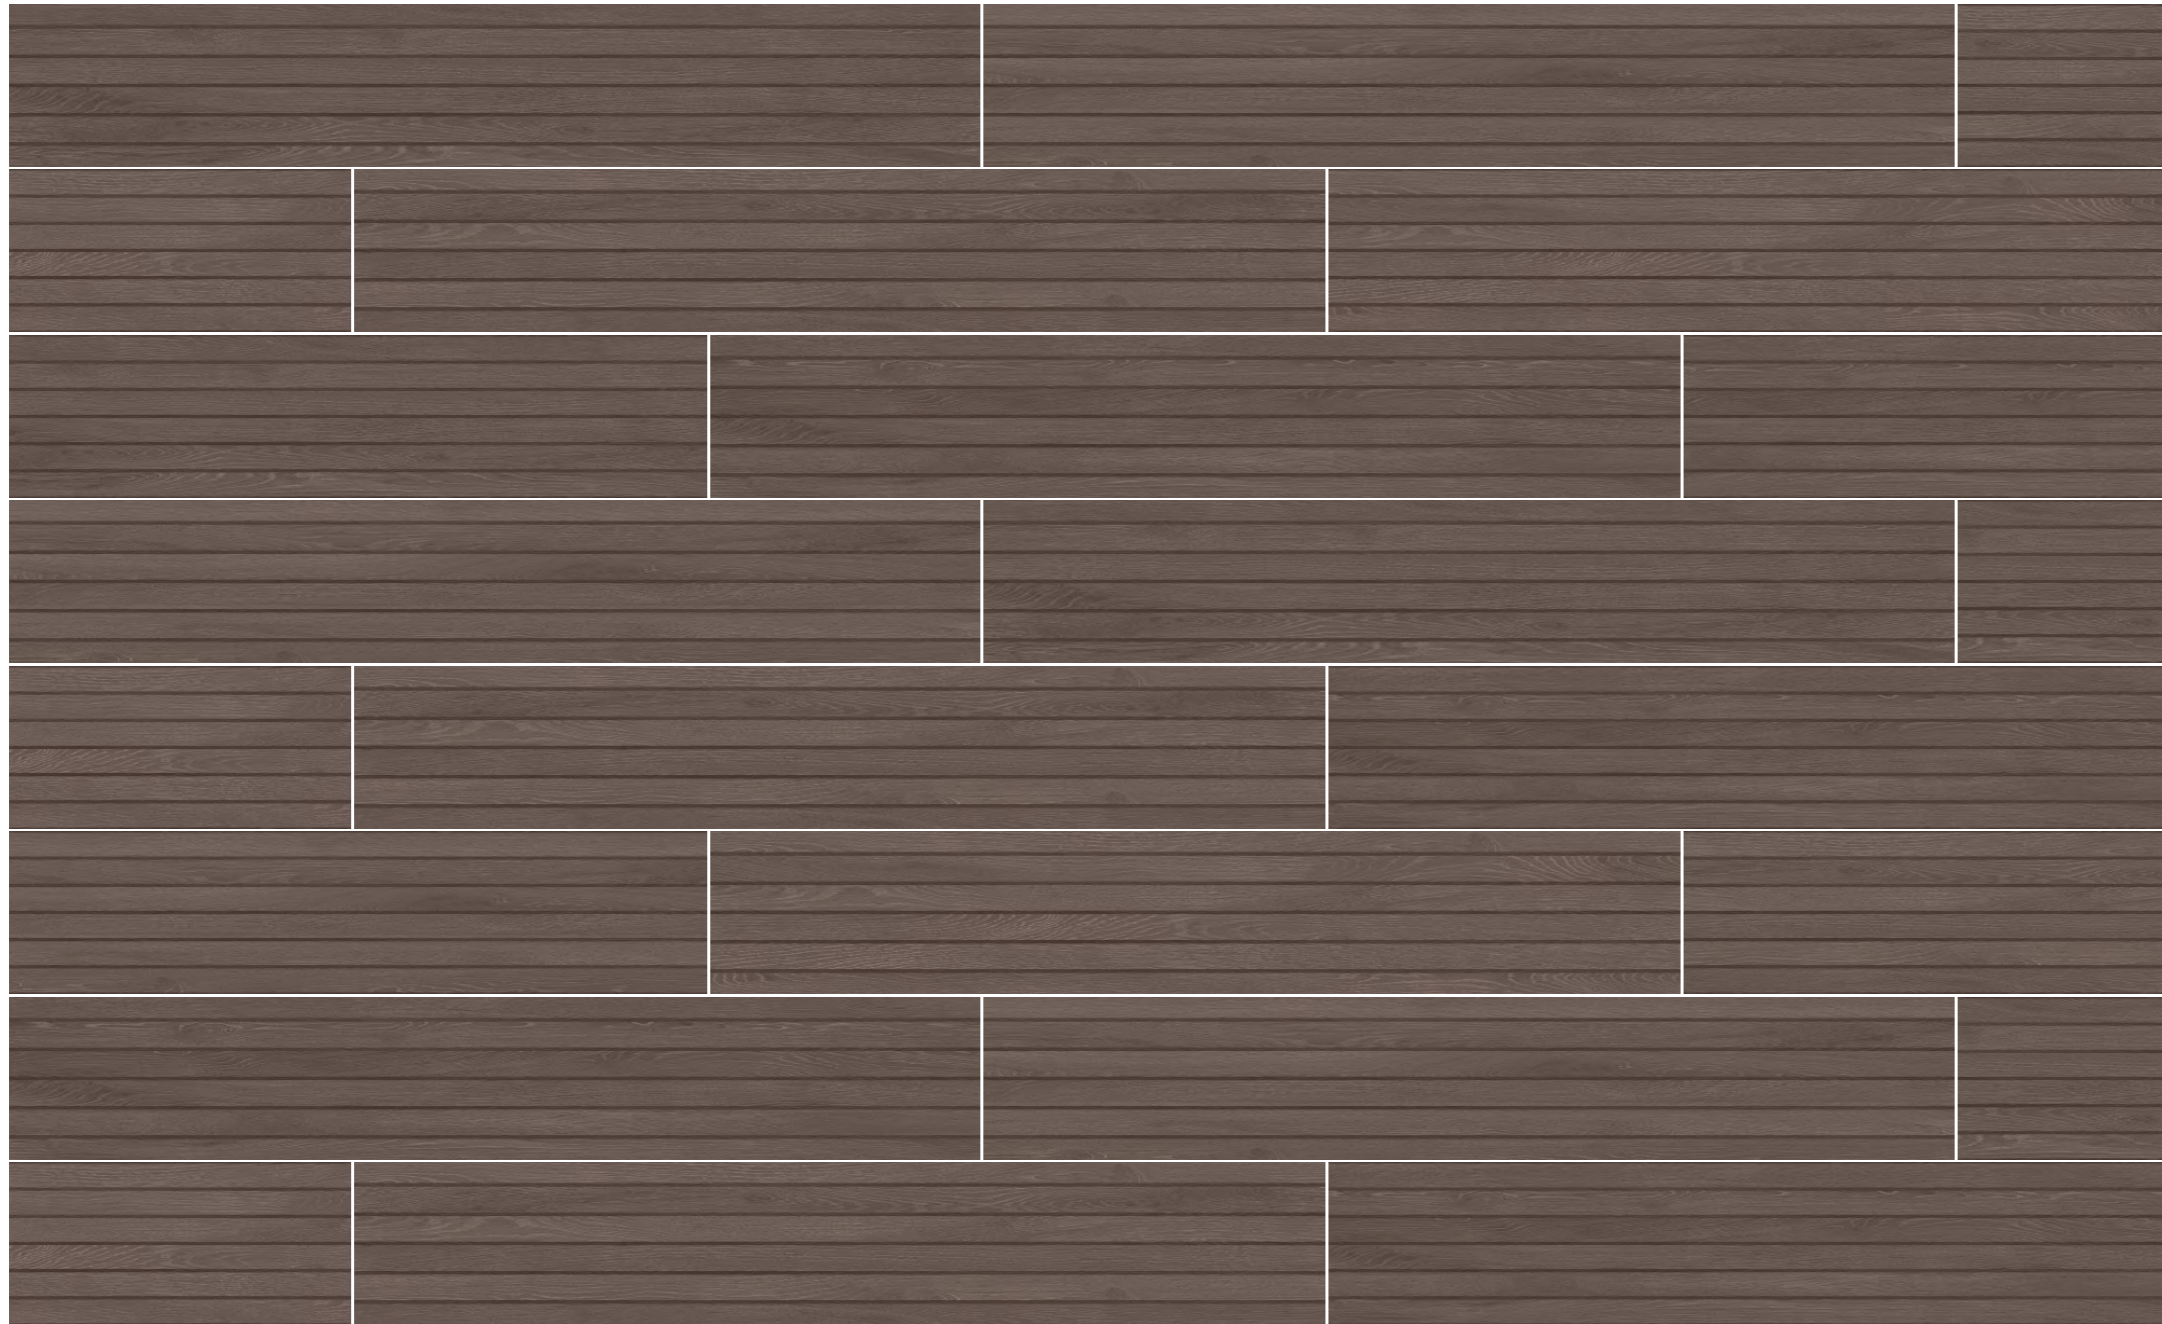

**nord wood stealth**

**woodtalk**

**20x120cm / Matt Surface / Faces 05**

**otawa decor carbon**

**20x120cm / Matt Surface**

Some surfaces are simply walked on, but this one tells a story. every grain, every delicate line echoes the passage of time—like a tree standing tall through the seasons, absorbing years of whispers from the wind.