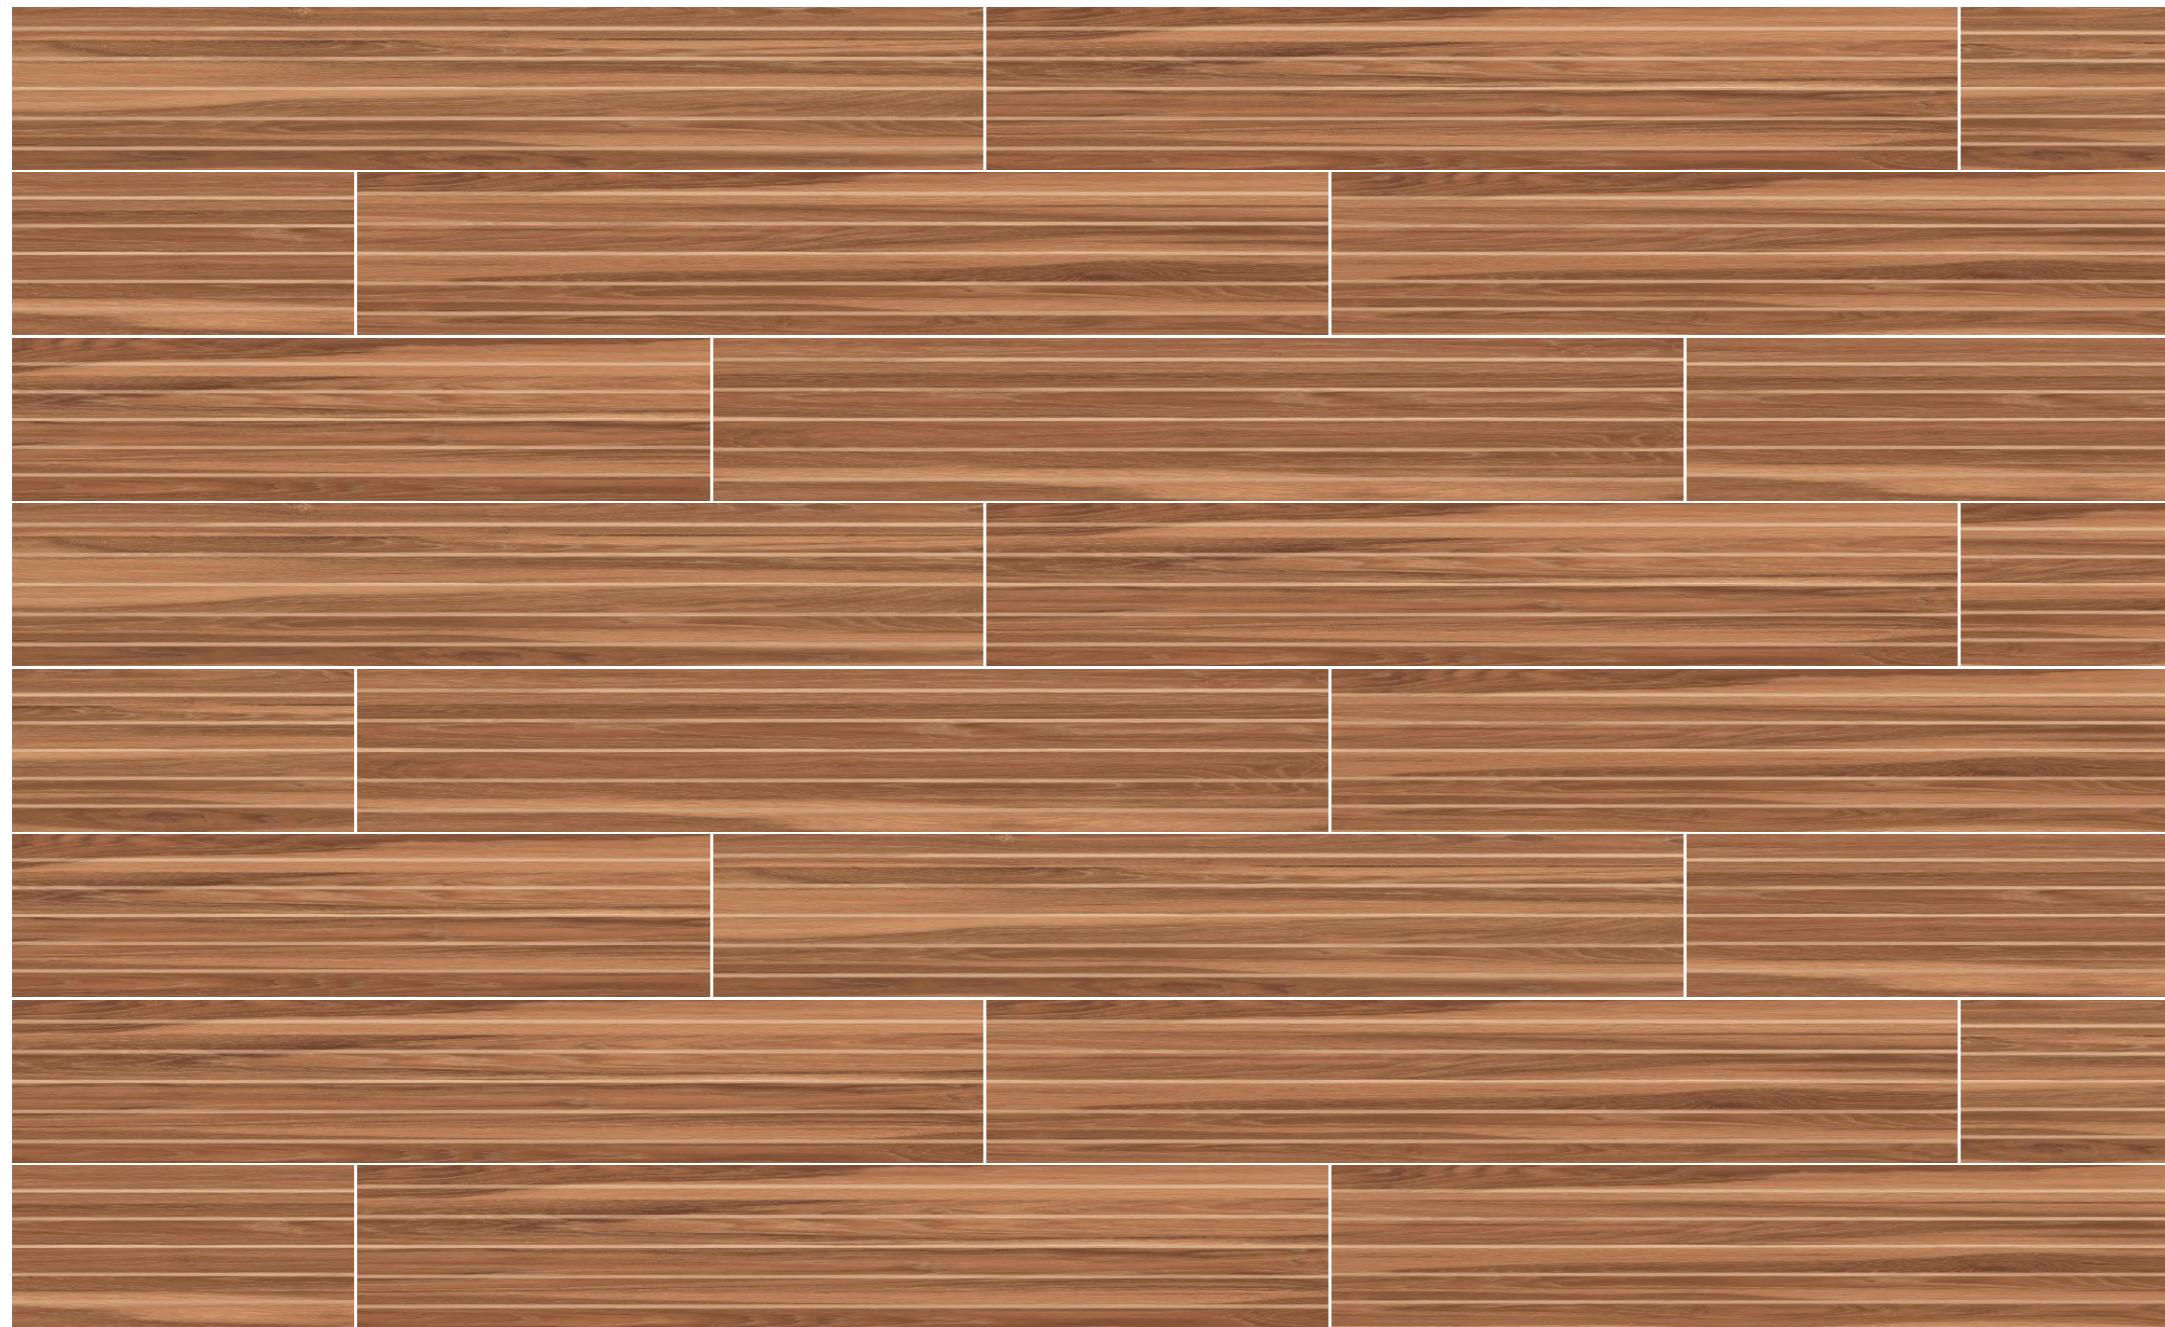

**parko wood natural**

**woodtalk**

**20x120cm / Matt Surface / Faces 04**

**parko wood rust**

**20x120cm / Matt Surface**

This wood tile embraces the beauty of raw, untreated timber. the deep grain, visible knots, and uneven surface create a striking visual and tactile appeal. whether used as wall cladding, flooring, or custom furniture, its unrefined texture brings warmth and authenticity to any space.