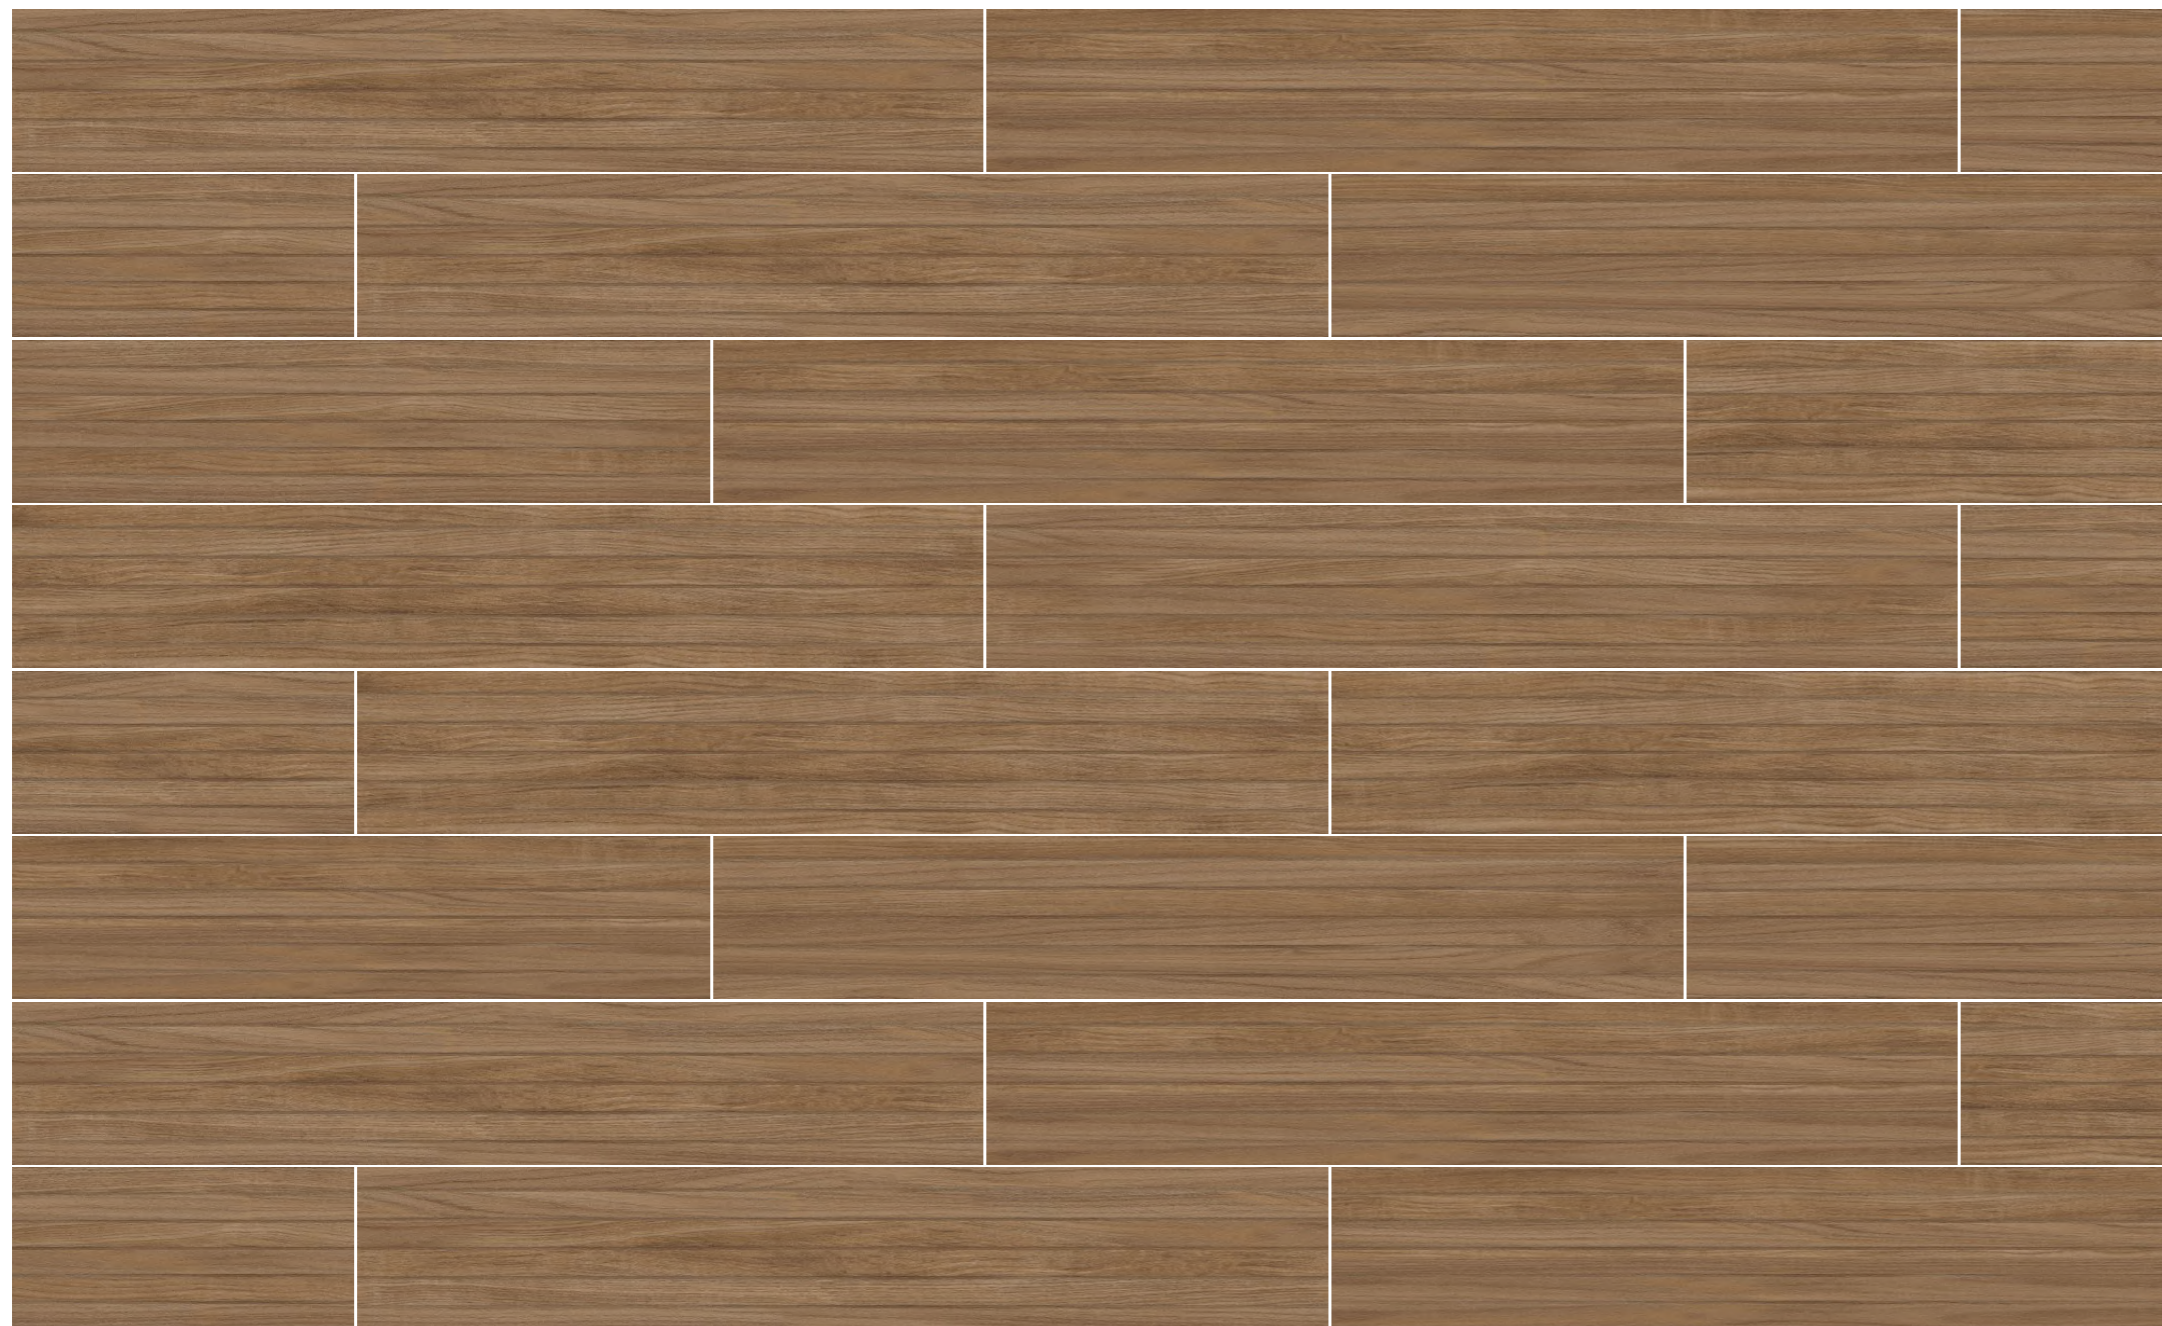

**nord wood maroon**

**woodtalk**

**20x120cm / Matt Surface / Faces 05**

**nord wood natural**

**20x120cm / Matt Surface**

Imagine the warmth of wooden floors underfoot, enhanced by the durability of tile. our wood-effect tiles bring the best of both worlds, creating an inviting yet practical flooring solution for contemporary homes and commercial spaces.