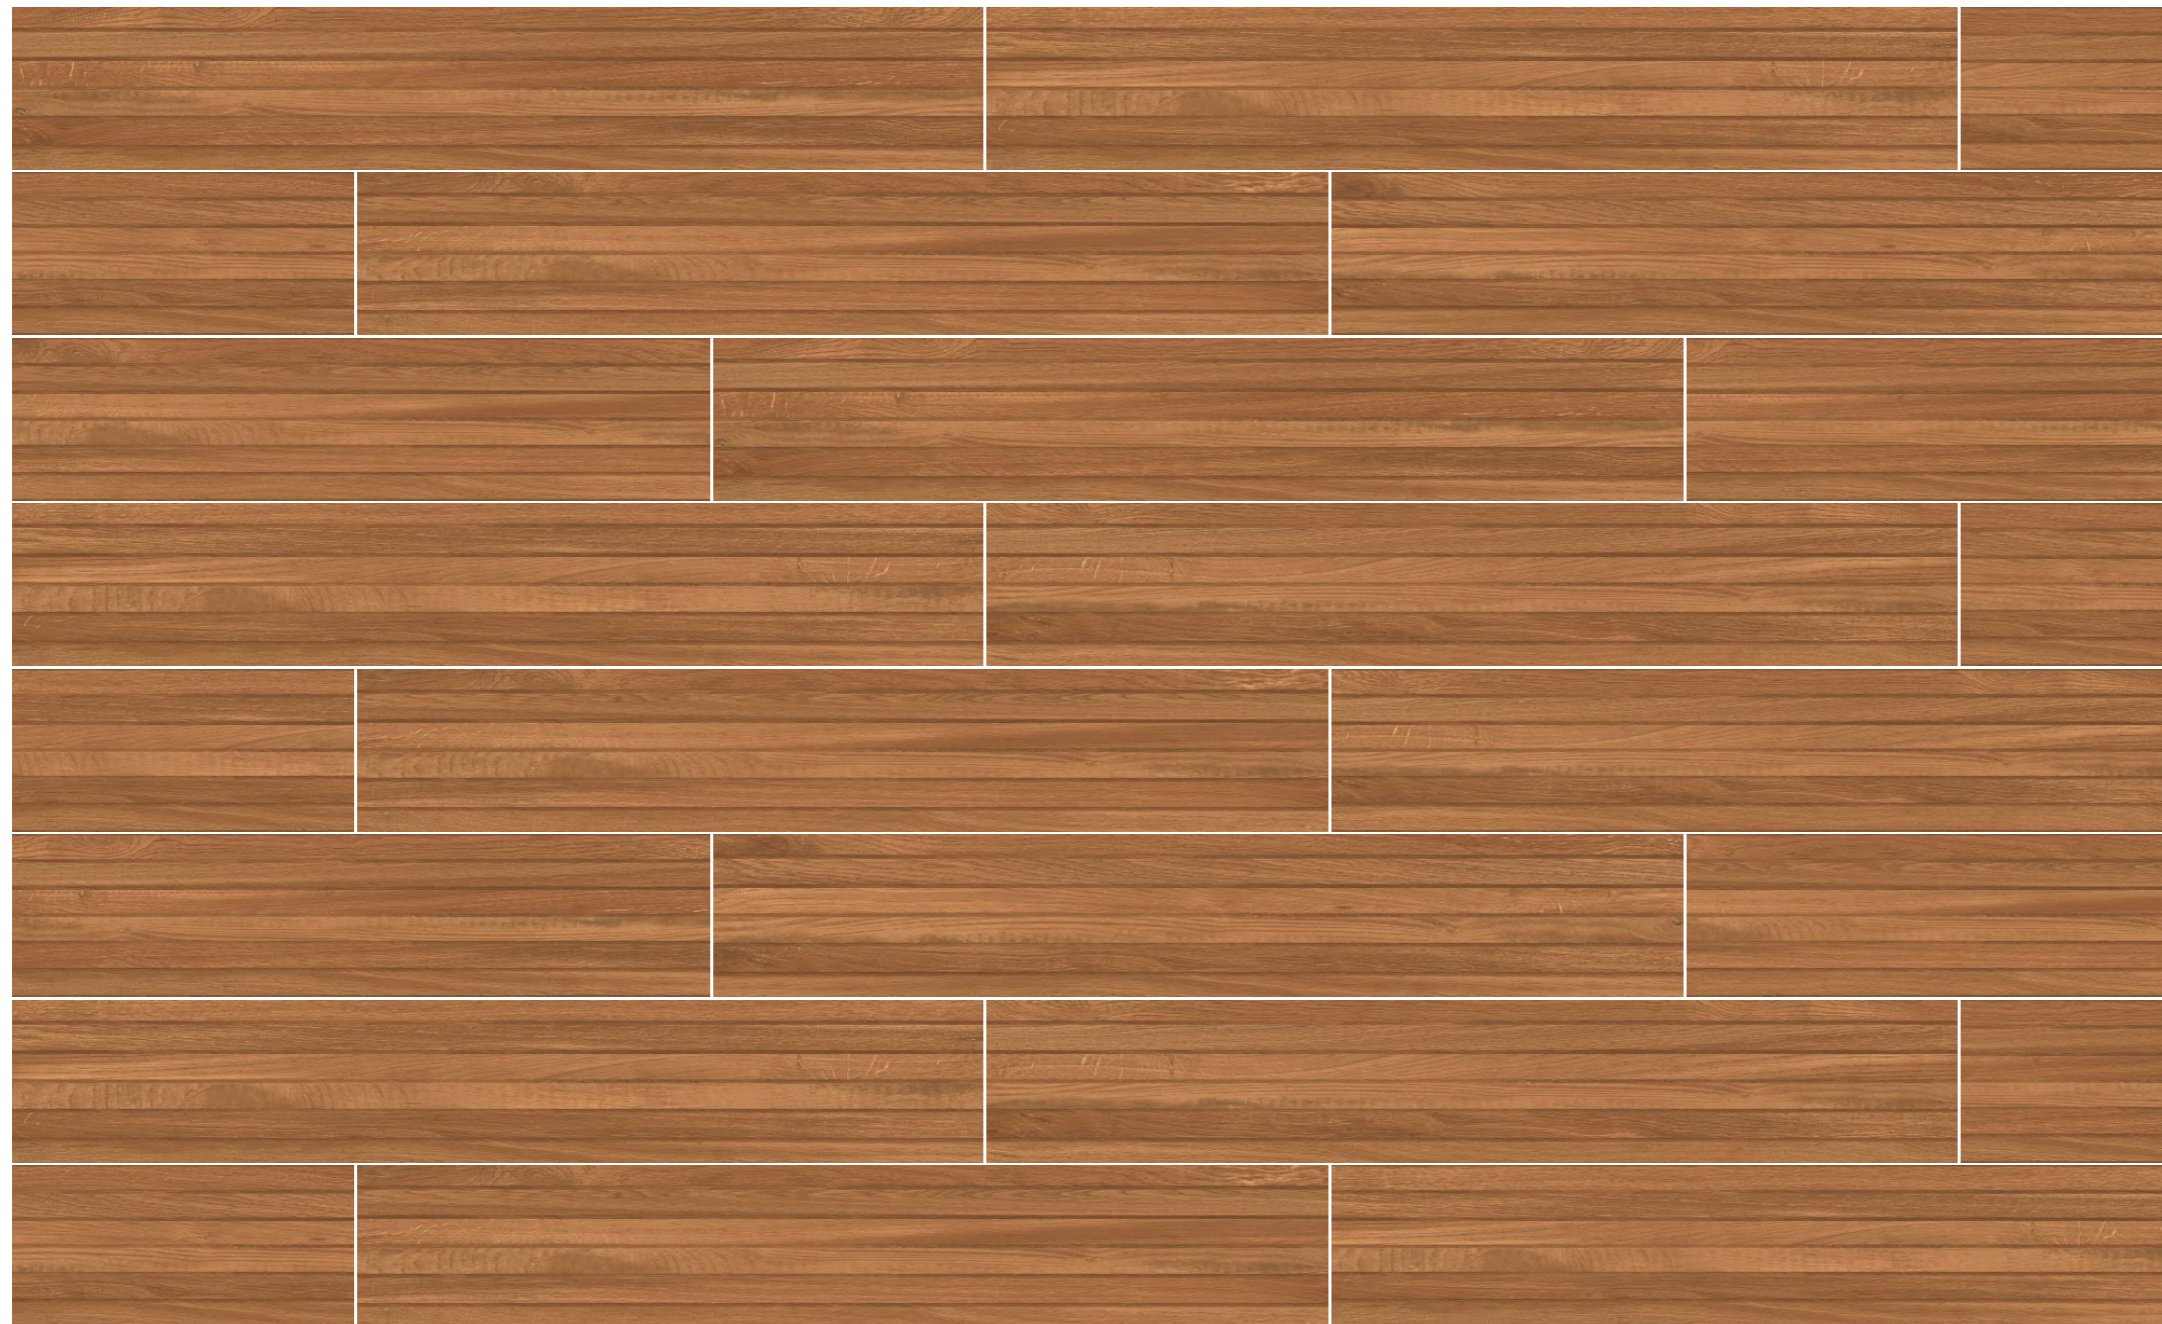

**nobel wood beige**

**woodtalk**

**20x120cm / Matt Surface / Faces 05**

**nobel wood choco**

**20x120cm / Matt Surface**

Step into a space where nature meets innovation. our wood-look tiles capture the authentic grains, textures, and warmth of real timber while offering tiles' durability and easy maintenance. whether you prefer walnut's rich depth or whitewashed oak's soft charm, these tiles bring an inviting and timeless aesthetic to any setting.

**nobel wood choco**

**woodtalk**

**20x120cm / Matt Surface / Faces 05**

**nobel wood greige**

**20x120cm / Matt Surface**

Imagine the rustic charm of natural wooden floors—now, picture them without the hassle of maintenance. our wood tiles replicate the fine details of real wood, from intricate knots to organic swirls, ensuring a realistic and high-end finish.