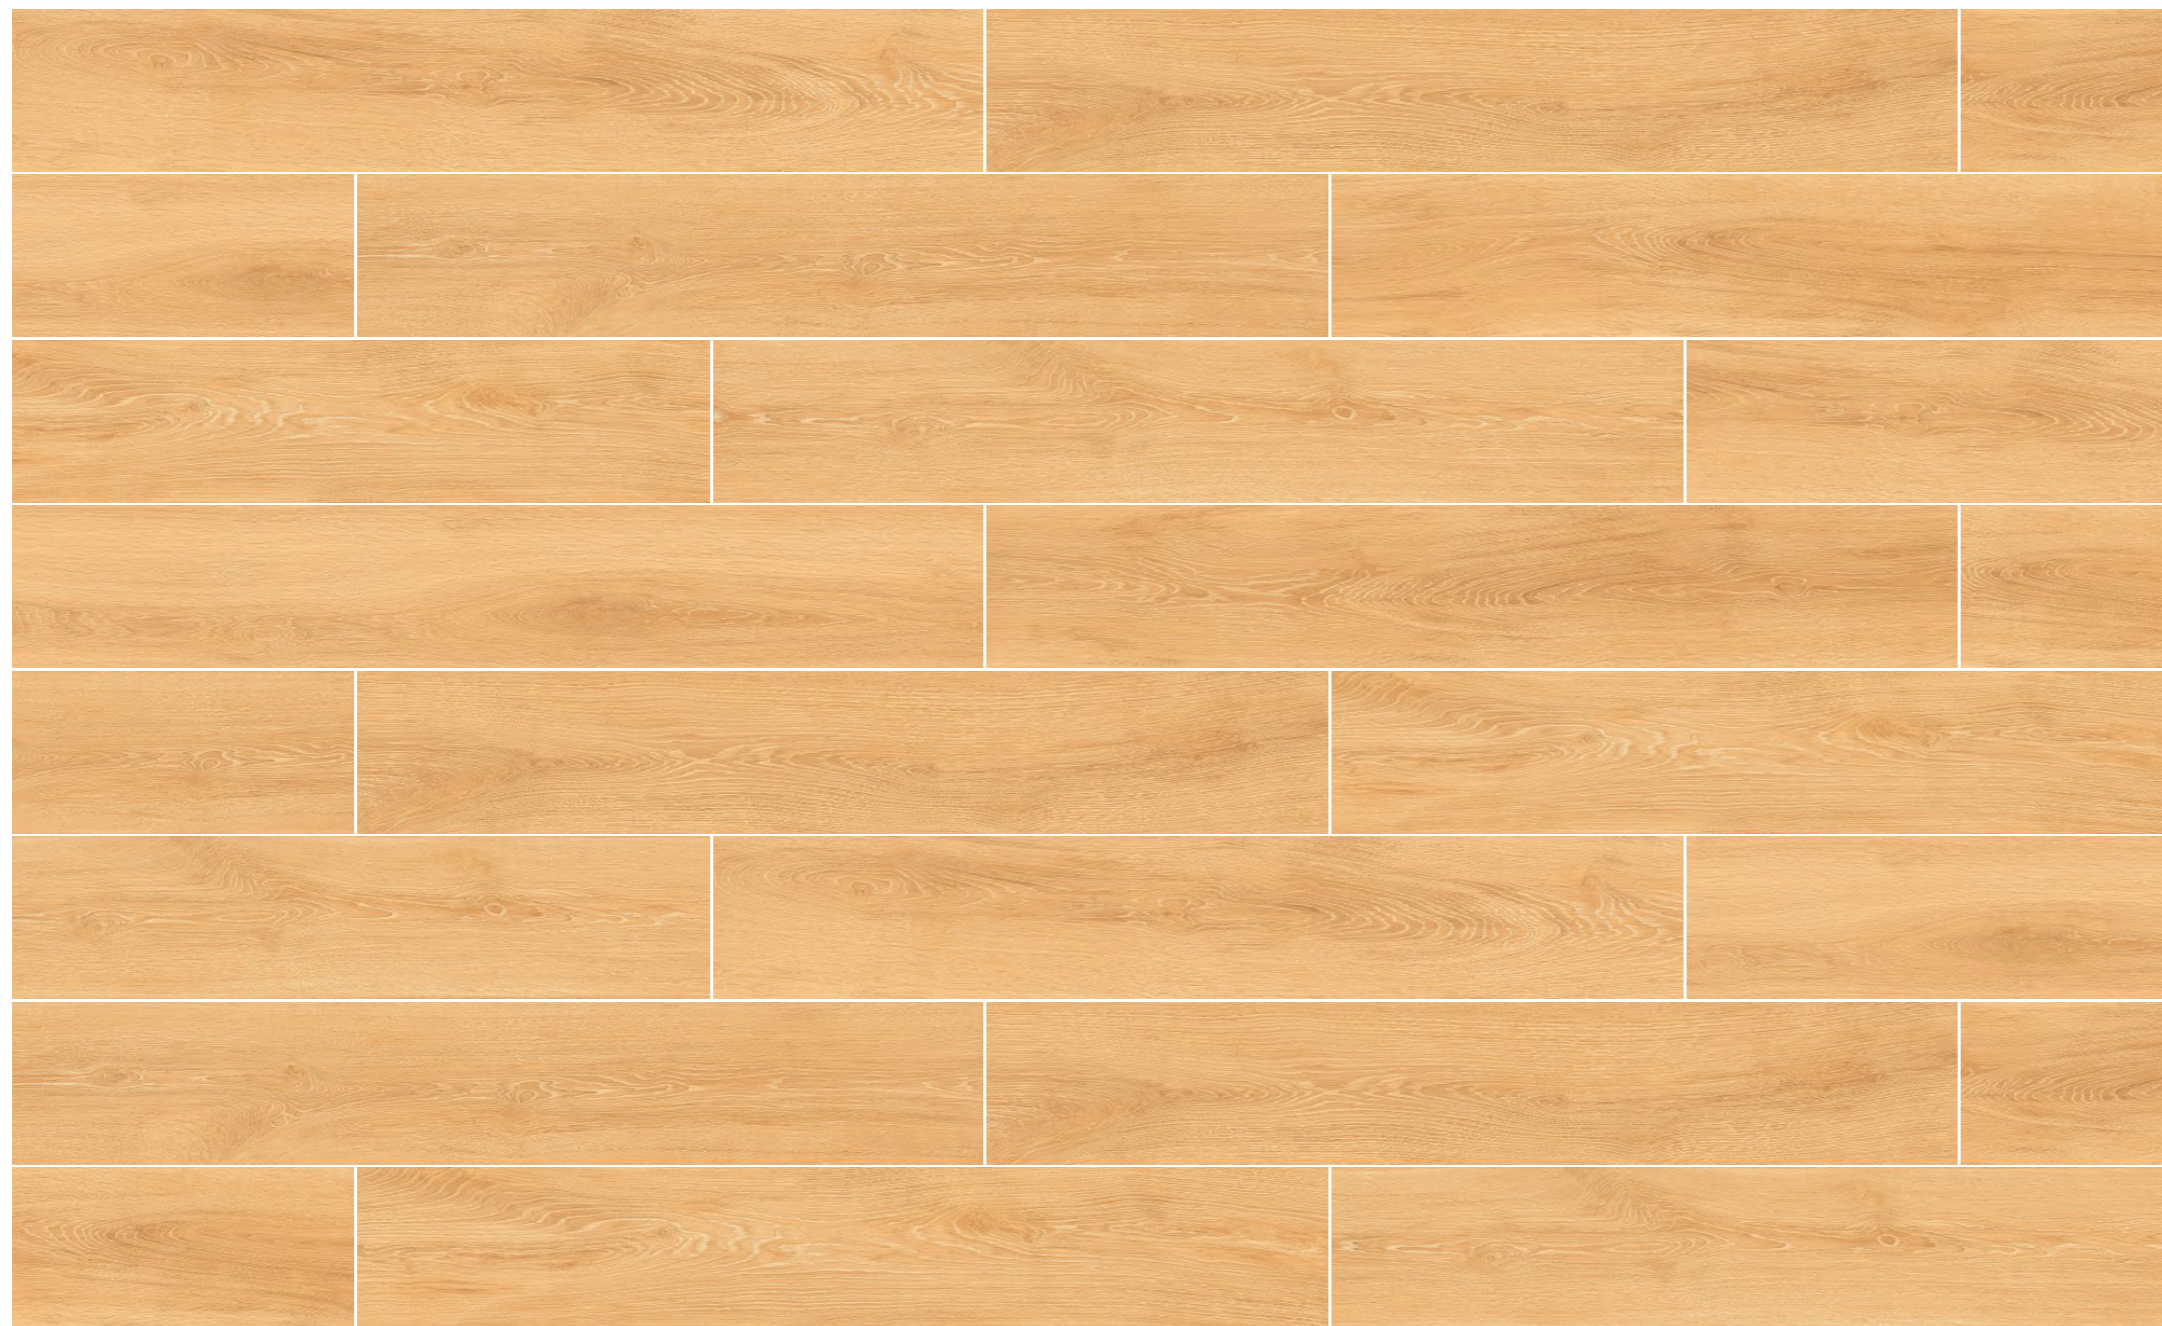

Not every space needs to be loud. some are made for whispered conversations, for the warmth of a cup cradled in your hands, for the soft glow of candlelight flickering against wood-toned textures.

otawa wood honey

woodtalk

20x120cm / Matt Surface / Faces 05